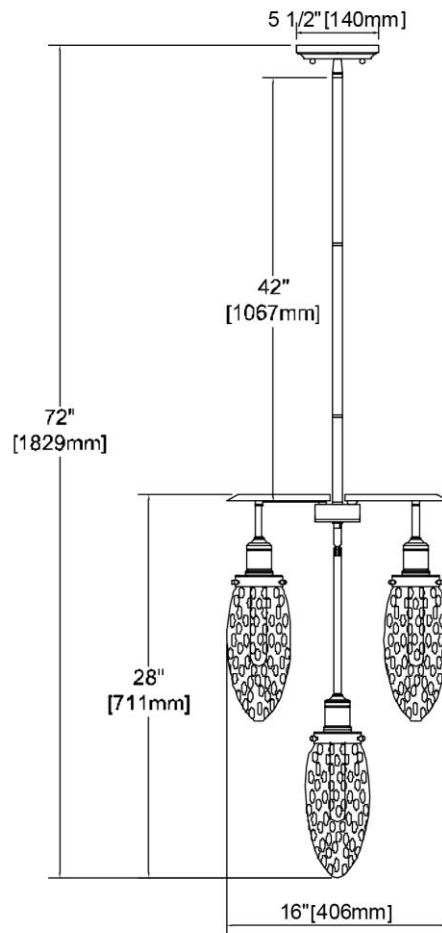

ITEM #:	16327/4
UPC	748119135601
Description	Shinzu 4-Light Chandelier in Oil Rubbed Bronze with Clear Water Glass
Finish	Oil Rubbed Bronze, Antique Brass
Materials	Glass, Steel, Zinc
Brand	ELK Lighting
Collection	Shinzu
Category	Indoor Lighting
Type	Chandelier

ITEM DIMENSIONS				RATINGS & SPECIFICATIONS				
Width	16 inches			Safety Rating	UL		Certification	Dry locations
Depth	16 inches			ADA Compliant	N/A		Voltage	120
Height	28 inches			BULBS / SOCKETS				
Weight	10 pounds			Quantity	4		Wattage	60 watts
ADDITIONAL DIMENSIONS				Included	No		Type	A19 (E26 Medium Base)
Backplate / Canopy	6 diameter			Other	N/A			
HCWO	N/A			CHAIN / CORD INFORMATION				
Min. Extension	N/A			Chain	N/A		Cord	84 inches - Black
Max. Extension	N/A			SHADE / GLASS DETAILS				
OVERALL HEIGHT				Shade/Glass Description	Clear water glass			
Min.	35 inches		Max.	57 inches				
EXTENSION ROD(S)				Width	4.5 inches		Height	10 inches
Rods: 1-6, 3-12				Width at Top	N/A		Width at Bottom	N/A