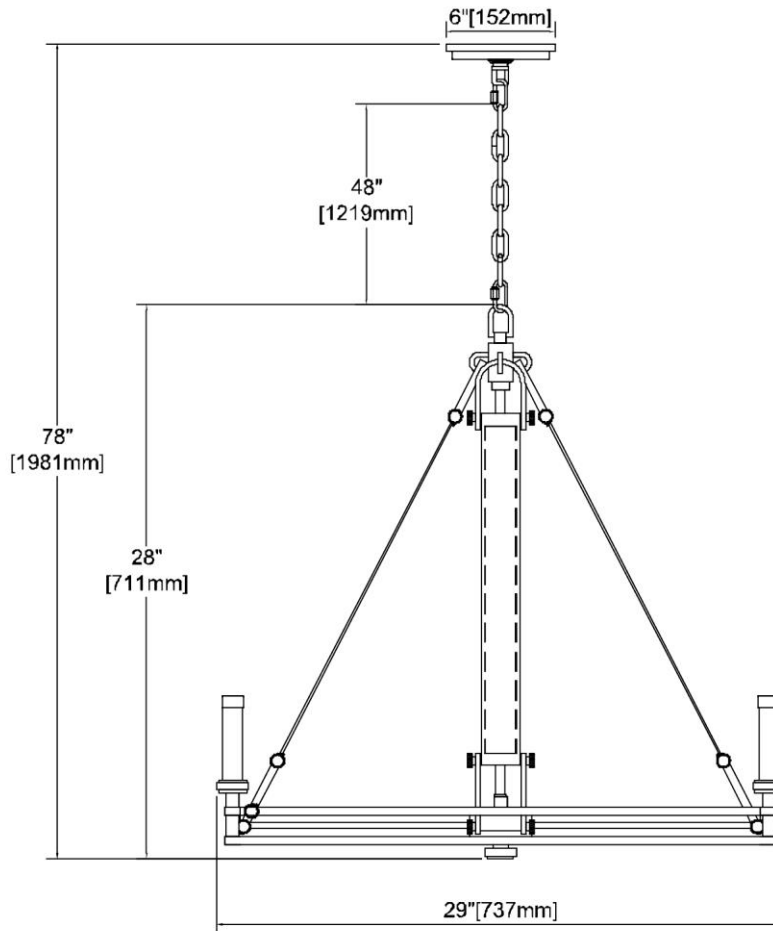

ITEM DIMENSIONS				RATINGS & SPECIFICATIONS				
Width	29 inches			Safety Rating	UL		Certification	Dry locations
Depth	29 inches			ADA Compliant	N/A		Voltage	120
Height	28 inches			BULBS / SOCKETS				
Weight	13 pounds			Quantity	6		Wattage	60 watts
ADDITIONAL DIMENSIONS				Included	No		Type	Torpedo (E12 Candelabra Base)
Backplate / Canopy	6 diameter			Other	N/A			
HCWO	N/A			CHAIN / CORD INFORMATION				
Min. Extension	N/A			Chain	48 inches		Cord	96 inches - Clear
Max. Extension	N/A			SHADE / GLASS DETAILS				
OVERALL HEIGHT				Shade/Glass Description	N/A			
Min.	32 inches		Max.	78 inches				
EXTENSION ROD(S)				Width	N/A		Height	N/A
N/A				Width at Top	N/A		Width at Bottom	N/A