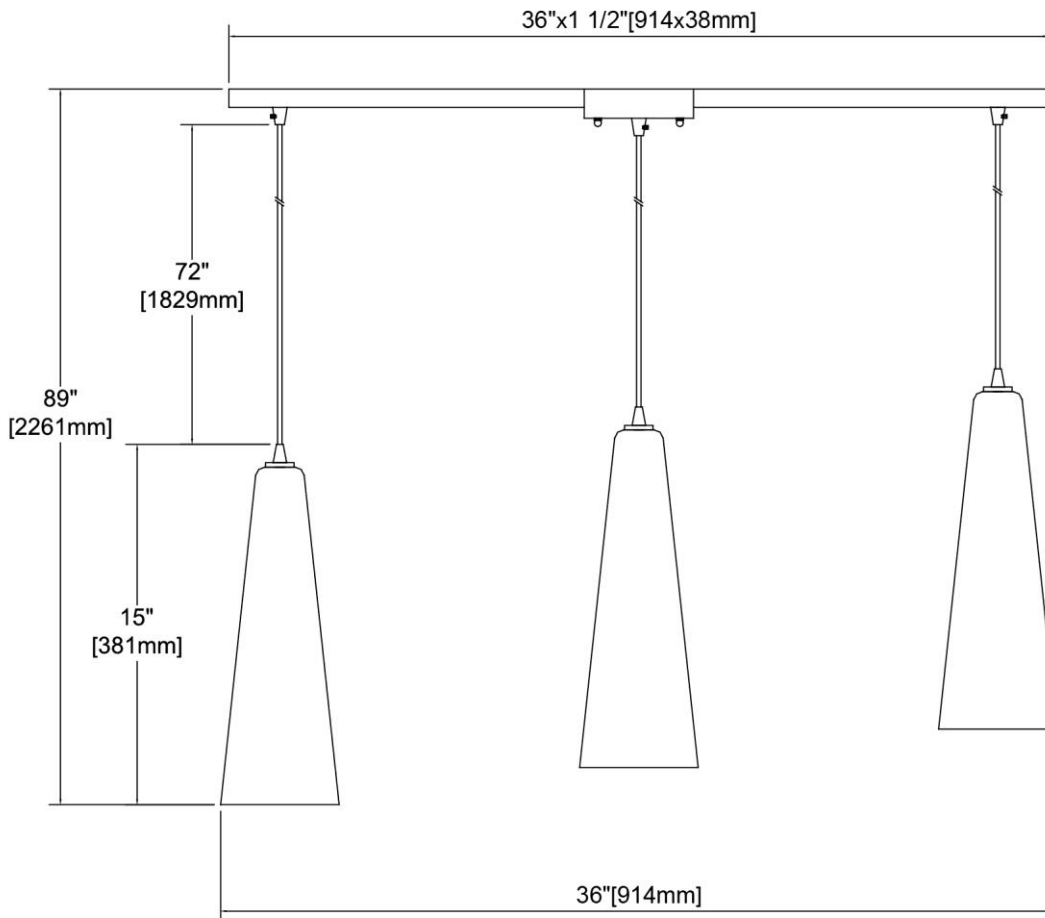

<b>ITEM #:</b>	21167/3L
<b>UPC</b>	748119136912
<b>Description</b>	Glitzy 3-Light Linear Mini Pendant Fixture in Polished Chrome with Clear Glass
<b>Finish</b>	Polished Chrome
<b>Materials</b>	Glass, Steel
<b>Brand</b>	ELK Lighting
<b>Collection</b>	Glitzy
<b>Category</b>	Indoor Lighting
<b>Type</b>	Mini Pendant

ITEM DIMENSIONS				RATINGS & SPECIFICATIONS				
<b>Width</b>	36 inches			<b>Safety Rating</b>	UL		<b>Certification</b>	Dry locations
<b>Depth</b>	5 inches			<b>ADA Compliant</b>	N/A		<b>Voltage</b>	120 volts
<b>Height</b>	15 inches			<b>BULBS / SOCKETS</b>				
<b>Weight</b>	11 pounds			<b>Quantity</b>	3		<b>Wattage</b>	60 watts
<b>ADDITIONAL DIMENSIONS</b>				<b>Included</b>	No		<b>Type</b>	A19 (E26 Medium Base)
<b>Backplate / Canopy</b>	36 diameter			<b>Other</b>	N/A			
<b>HCWO</b>	N/A			<b>CHAIN / CORD INFORMATION</b>				
<b>Min. Extension</b>	N/A			<b>Chain</b>	N/A		<b>Cord</b>	72 inches - Clear
<b>Max. Extension</b>	N/A			<b>SHADE / GLASS DETAILS</b>				
<b>OVERALL HEIGHT</b>				<b>Shade/Glass Description</b>	Clear glass			
<b>Min.</b>	17 inches		<b>Max.</b>	89 inches				
<b>EXTENSION ROD(S)</b>				<b>Width</b>	5 inches		<b>Height</b>	15 inches
N/A				<b>Width at Top</b>	5 inches		<b>Width at Bottom</b>	5 inches