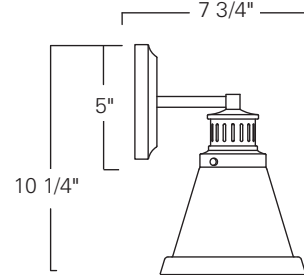

2402-PN-MO

2402

1 Light 2401

3 Light 2403

Product Name / Model / Dimensions				Finish Options	Diffuser	Lamping Options
Alden 2 Light Sconce 2402				Standard	Standard	Standard Incandescent 1-60 Watt Medium Base Edison
	Height	Width	Projection	Antique Brass / AN	Clear Glass / CL	
2402	10 1/4"	16 1/4"	7 3/4"	Polished Nickel/ PN	Matte Opal Glass / MO	
Backplate 5" diameter						