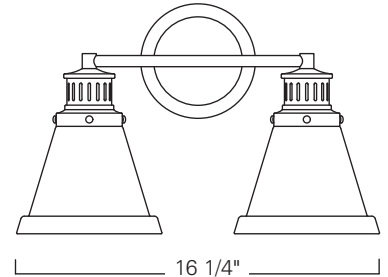

2402-PN-MO

2402

1 Light 2401

3 Light 2403

Product Name / Model / Dimensions				Finish Options	Diffuser	Lamping Options
Alden 2 Light Sconce 2402				Standard	Standard	Standard Incandescent 1-60 Watt Medium Base Edison
	Height	Width	Projection	Antique Brass / AN	Clear Glass / CL	
2402	10 1/4"	16 1/4"	7 3/4"	Polished Nickel/ PN	Matte Opal Glass / MO	
Backplate 5" diameter						