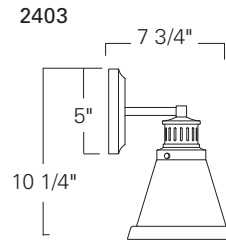

2403-PN-MO

1 Light 2401

2 Light 2402

| Product Name / Model / Dimensions |         |       |            | Finish Options      | Diffuser              | Lamping Options                 |
|-----------------------------------|---------|-------|------------|---------------------|-----------------------|---------------------------------|
| <b>Alden 3 Light 2403</b>         |         |       |            | <b>Standard</b>     | <b>Standard</b>       | <b>Standard</b>                 |
|                                   | Height  | Width | Projection | Antique Brass / AN  | Clear Glass / CL      | Incandescent                    |
| 2403                              | 10 1/4" | 26"   | 7 3/4"     | Polished Nickel/ PN | Matte Opal Glass / MO | 3-60 Watt<br>Medium Base Edison |
| Backplate 5" diameter             |         |       |            |                     |                       |                                 |