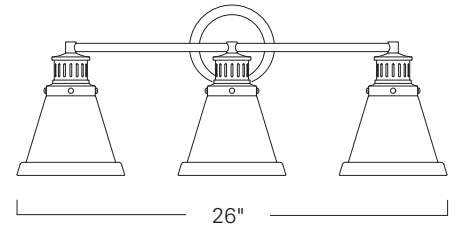

2403-PN-MO

1 Light 2401

2 Light 2402

| Product Name / Model / Dimensions |         |       |            | Finish Options      | Diffuser              | Lamping Options                 |
|-----------------------------------|---------|-------|------------|---------------------|-----------------------|---------------------------------|
| <b>Alden 3 Light 2403</b>         |         |       |            | <b>Standard</b>     | <b>Standard</b>       | <b>Standard</b>                 |
|                                   | Height  | Width | Projection | Antique Brass / AN  | Clear Glass / CL      | Incandescent                    |
| 2403                              | 10 1/4" | 26"   | 7 3/4"     | Polished Nickel/ PN | Matte Opal Glass / MO | 3-60 Watt<br>Medium Base Edison |
| Backplate 5" diameter             |         |       |            |                     |                       |                                 |