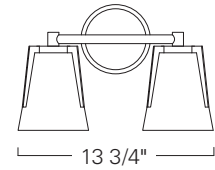

2502

2502-CH-MO

1 Light 2401

3 Light 2403

Product Name / Model / Dimensions				Finish Options	Diffuser	Lamping Options
Allure 2 Light Sconce 2502				Standard Antique Brass / AN Chrome / CH	Standard Matte Opal Glass / MO	Standard Incandescent 2-60 Watt Medium Base Edison A19 Recommended
	Height	Width	Projection			
2502	9"	13 3/4"	6 1/4"			
Backplate 5" diameter						