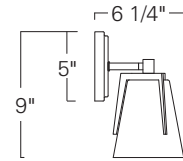

2502

2502-CH-MO

1 Light 2401

3 Light 2403

Product Name / Model / Dimensions				Finish Options	Diffuser	Lamping Options
Allure 2 Light Sconce 2502				Standard Antique Brass / AN Chrome / CH	Standard Matte Opal Glass / MO	Standard Incandescent 2-60 Watt Medium Base Edison A19 Recommended
	Height	Width	Projection			
2502	9"	13 3/4"	6 1/4"			
Backplate 5" diameter						