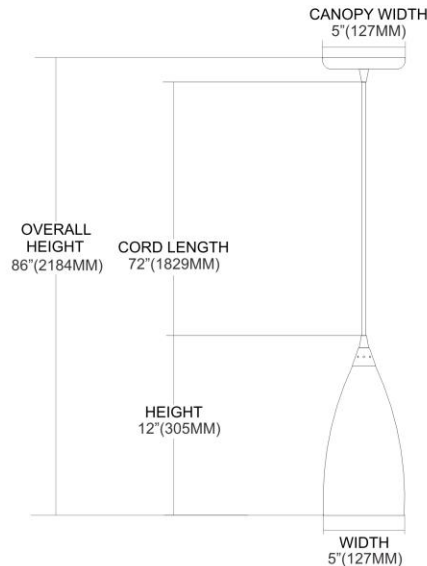


	ITEM #:	2580/1
	UPC	748119005126
	Description	Vesta 1-Light Mini Pendant in Satin Nickel with White Glass
	Finish	Satin Nickel
	Materials	Glass, Metal
	Brand	ELK Lighting
	Collection	Vesta
	Category	Indoor Lighting
	Type	Mini Pendant

ITEM DIMENSIONS				RATINGS & SPECIFICATIONS				
Width	5 inches			Safety Rating	N/A		Certification	N/A
Depth	5 inches			ADA Compliant	N/A		Voltage	N/A
Height	12 inches			BULBS / SOCKETS				
Weight	2 pounds			Quantity	1	Wattage	60 watts	
ADDITIONAL DIMENSIONS				Included	No		Type	A19 (E26 Medium Base)
Backplate / Canopy	N/A			Other	N/A			
HCWO	N/A			CHAIN / CORD INFORMATION				
Min. Extension	N/A			Chain	N/A		Cord	N/A
Max. Extension	N/A			SHADE / GLASS DETAILS				
OVERALL HEIGHT				Shade/Glass Description	White Glass			
Min.	N/A		Max.	N/A				
EXTENSION ROD(S)				Width	5 inches		Height	N/A
N/A				Width at Top	N/A		Width at Bottom	N/A