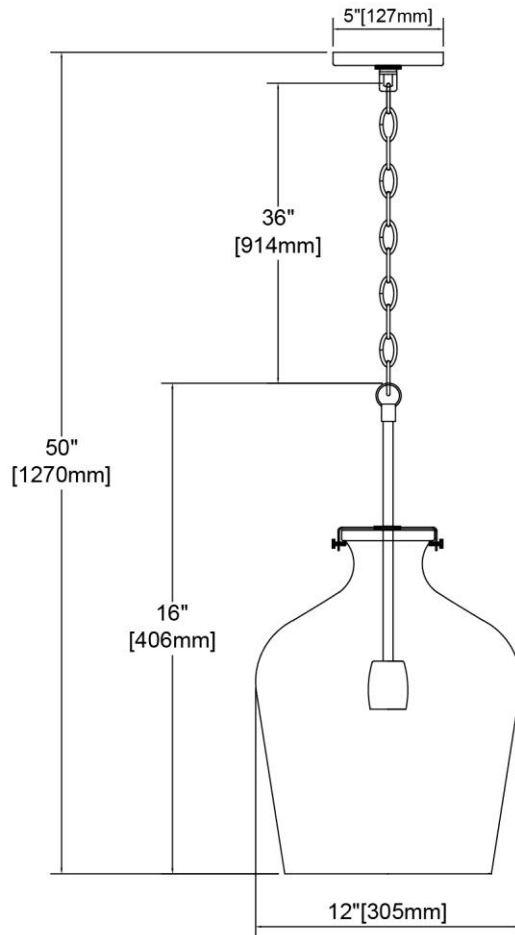

ITEM #:	30070/1
UPC	748119137650
Description	Tuscan Villa 1-Light Pendant in Oil Rubbed Bronze with Wavy Glass
Finish	Oil Rubbed Bronze
Materials	Glass, Steel
Brand	ELK Lighting
Collection	Tuscan Villa
Category	Indoor Lighting
Type	Pendant

ITEM DIMENSIONS				RATINGS & SPECIFICATIONS				
Width	12 inches			Safety Rating	ETL		Certification	Dry locations
Depth	12 inches			ADA Compliant	N/A		Voltage	120 volts
Height	16 inches			BULBS / SOCKETS				
Weight	6 pounds			Quantity	1	Wattage	60 watts	
ADDITIONAL DIMENSIONS				Included	No	Type	A19 (E26 Medium Base)	
Backplate / Canopy	5 diameter			Other	N/A			
HCWO	N/A			CHAIN / CORD INFORMATION				
Min. Extension	N/A			Chain	36 inches	Cord	72 inches - Black	
Max. Extension	N/A			SHADE / GLASS DETAILS				
OVERALL HEIGHT				Shade/Glass Description	Wavy Glass			
Min.	24 inches	Max.	60 inches					
EXTENSION ROD(S)				Width	12 inches		Height	16 inches
Rods: 1-6				Width at Top	N/A		Width at Bottom	N/A