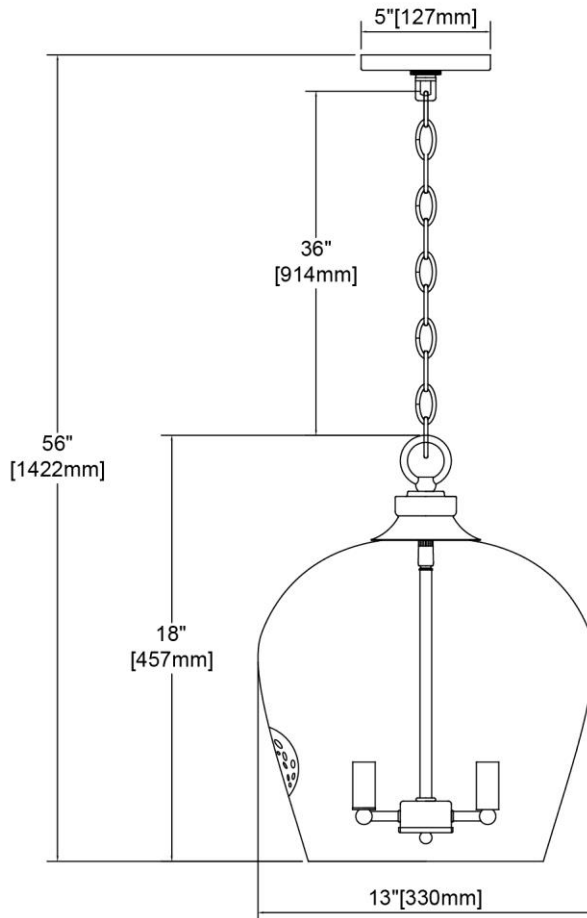


	<b>ITEM #:</b>	30075/3
	<b>UPC</b>	748119137636
	<b>Description</b>	Darlene 3-Light Pendant in Satin Brass with Seedy Glass
	<b>Finish</b>	Satin Brass
	<b>Materials</b>	Glass, Steel
	<b>Brand</b>	ELK Lighting
	<b>Collection</b>	Darlene
	<b>Category</b>	Indoor Lighting
	<b>Type</b>	Pendant

ITEM DIMENSIONS				RATINGS & SPECIFICATIONS				
<b>Width</b>	13 inches			<b>Safety Rating</b>	ETL		<b>Certification</b>	Dry locations
<b>Depth</b>	13 inches			<b>ADA Compliant</b>	N/A		<b>Voltage</b>	120 volts
<b>Height</b>	18 inches			<b>BULBS / SOCKETS</b>				
<b>Weight</b>	7 pounds			<b>Quantity</b>	3	<b>Wattage</b>	60 watts	
ADDITIONAL DIMENSIONS				<b>Included</b>	No	<b>Type</b>	Torpedo (E12 Candelabra Base)	
<b>Backplate / Canopy</b>	5 diameter			<b>Other</b>	N/A			
<b>HCWO</b>	N/A			CHAIN / CORD INFORMATION				
<b>Min. Extension</b>	N/A			<b>Chain</b>	36 inches	<b>Cord</b>	72 inches - Clear	
<b>Max. Extension</b>	N/A			SHADE / GLASS DETAILS				
OVERALL HEIGHT				<b>Shade/Glass Description</b>	Seedy Glass			
<b>Min.</b>	21 inches	<b>Max.</b>	56 inches					
EXTENSION ROD(S)				<b>Width</b>	13 inches		<b>Height</b>	14 inches
N/A				<b>Width at Top</b>	N/A		<b>Width at Bottom</b>	N/A