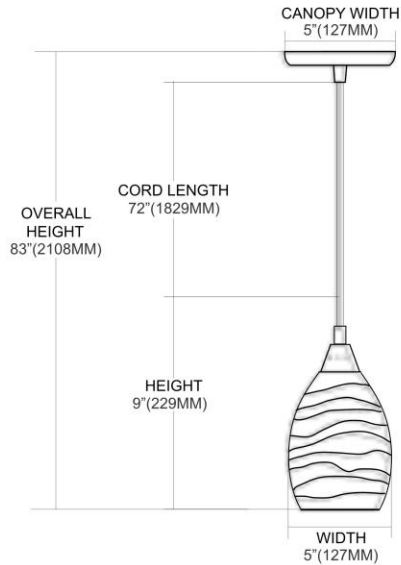


	ITEM #:	31142/1
	UPC	748119034126
	Description	Vines 1-Light Mini Pendant in Satin Nickel with Tan Glass
	Finish	Satin Nickel
	Materials	Glass, Metal
	Brand	ELK Lighting
	Collection	Vines
	Category	Indoor Lighting
	Type	Mini Pendant

ITEM DIMENSIONS				RATINGS & SPECIFICATIONS				
Width	5 inches			Safety Rating	UL		Certification	N/A
Depth	5 inches			ADA Compliant	N/A		Voltage	N/A
Height	9 inches			BULBS / SOCKETS				
Weight	2 pounds			Quantity	1		Wattage	60 watts
ADDITIONAL DIMENSIONS				Included	No		Type	A19 (E26 Medium Base)
Backplate / Canopy	5x5			Other	N/A			
HCWO	N/A			CHAIN / CORD INFORMATION				
Min. Extension	N/A			Chain	N/A		Cord	N/A
Max. Extension	N/A			SHADE / GLASS DETAILS				
OVERALL HEIGHT				Shade/Glass Description	Vines on Tan Glass			
Min.	N/A		Max.	N/A				
EXTENSION ROD(S)				Width	5 inches		Height	N/A
N/A				Width at Top	N/A		Width at Bottom	N/A