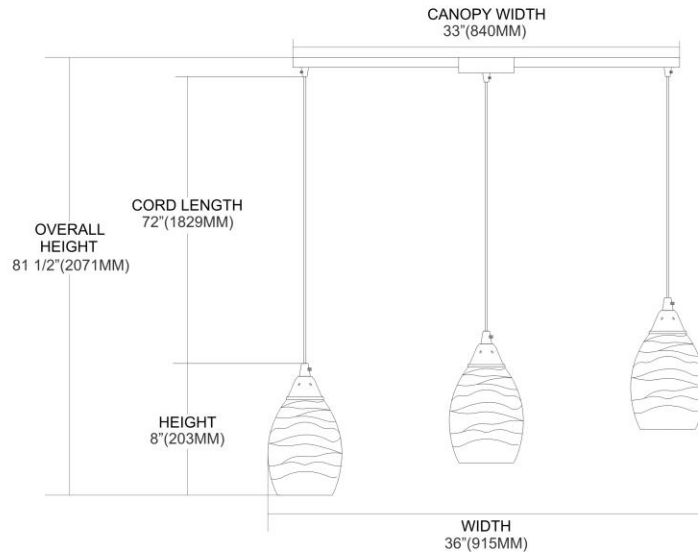


	<b>ITEM #:</b>	31348/3L-MN
	<b>UPC</b>	748119067018
	<b>Description</b>	Vines 3-Light Linear Pendant Fixture in Satin Nickel with Mint Glass
	<b>Finish</b>	Satin Nickel
	<b>Materials</b>	Glass, Metal
	<b>Brand</b>	ELK Lighting
	<b>Collection</b>	Vines
	<b>Category</b>	Indoor Lighting
	<b>Type</b>	Mini Pendant

ITEM DIMENSIONS				RATINGS & SPECIFICATIONS				
<b>Width</b>	5 inches			<b>Safety Rating</b>	N/A		<b>Certification</b>	N/A
<b>Depth</b>	36 inches			<b>ADA Compliant</b>	N/A		<b>Voltage</b>	N/A
<b>Height</b>	8 inches			<b>BULBS / SOCKETS</b>				
<b>Weight</b>	8 pounds			<b>Quantity</b>	3	<b>Wattage</b>	60 watts	
ADDITIONAL DIMENSIONS				<b>Included</b>	No		<b>Type</b>	A19 (E26 Medium Base)
<b>Backplate / Canopy</b>	N/A			<b>Other</b>	N/A			
<b>HCWO</b>	N/A			CHAIN / CORD INFORMATION				
<b>Min. Extension</b>	N/A			<b>Chain</b>	N/A		<b>Cord</b>	N/A
<b>Max. Extension</b>	N/A			SHADE / GLASS DETAILS				
OVERALL HEIGHT				<b>Shade/Glass Description</b>	Vines on Mint Glass			
<b>Min.</b>	N/A		<b>Max.</b>	N/A				
EXTENSION ROD(S)				<b>Width</b>	N/A		<b>Height</b>	N/A
N/A				<b>Width at Top</b>	N/A		<b>Width at Bottom</b>	N/A