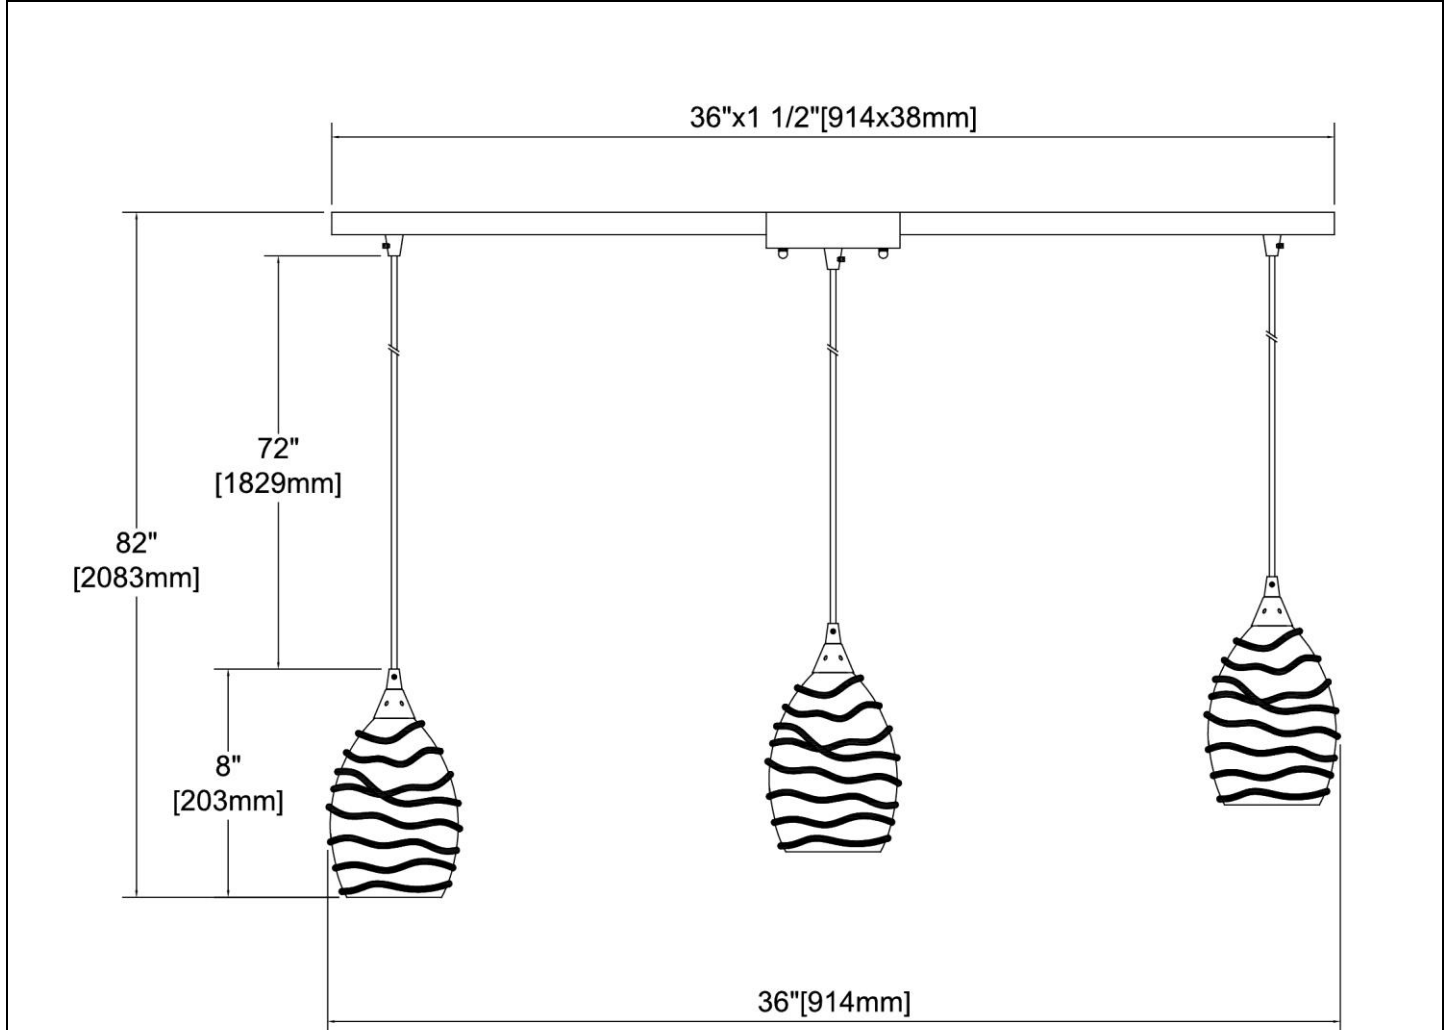


	ITEM #:	31742/3L
	UPC	748119137155
	Description	Vines 3-Light Linear Mini Pendant Fixture in Satin Nickel with Clear Glass with Aqua Blue Strip
	Finish	Satin Nickel
	Materials	Glass, Steel
	Brand	ELK Lighting
	Collection	Vines
	Category	Indoor Lighting
	Type	Mini Pendant

ITEM DIMENSIONS				RATINGS & SPECIFICATIONS				
Width	36 inches			Safety Rating	UL		Certification	Dry locations
Depth	5 inches			ADA Compliant	N/A		Voltage	120 volts
Height	8 inches			BULBS / SOCKETS				
Weight	8 pounds			Quantity	3		Wattage	60 watts
ADDITIONAL DIMENSIONS				Included	No		Type	A19 (E26 Medium Base)
Backplate / Canopy	36 diameter			Other	N/A			
HCWO	N/A			CHAIN / CORD INFORMATION				
Min. Extension	N/A			Chain	N/A		Cord	72 inches - Clear
Max. Extension	N/A			SHADE / GLASS DETAILS				
OVERALL HEIGHT				Shade/Glass Description	Clear glass with aqua blue strip			
Min.	10 inches		Max.	82 inches				
EXTENSION ROD(S)				Width	5 inches		Height	7 inches
N/A				Width at Top	5 inches		Width at Bottom	5 inches