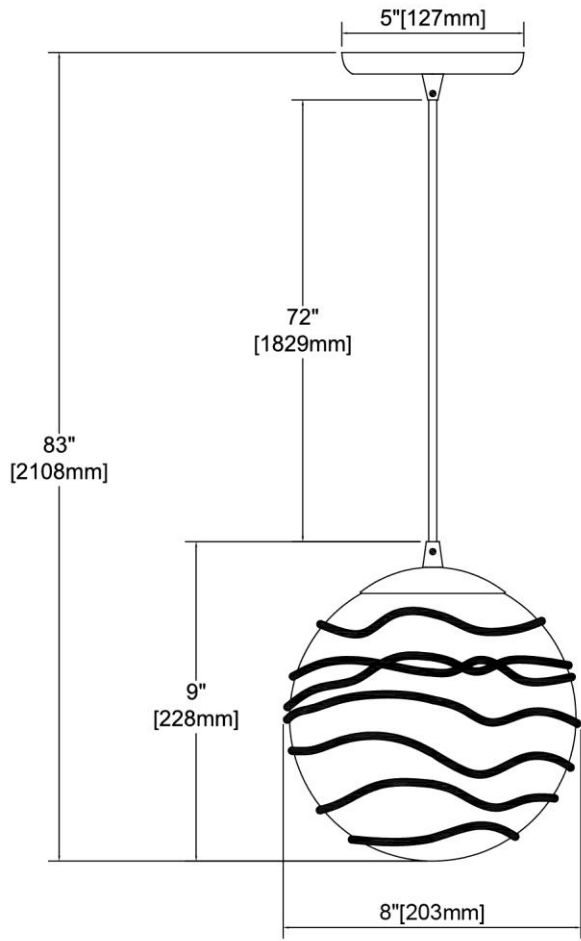


	<b>ITEM #:</b>	31743/1
	<b>UPC</b>	748119133447
	<b>Description</b>	Vines 1-Light Mini Pendant in Satin Nickel with Clear Glass with Aqua Blue Strip
	<b>Finish</b>	Satin Nickel
	<b>Materials</b>	Glass, Steel
	<b>Brand</b>	ELK Lighting
	<b>Collection</b>	Vines
	<b>Category</b>	Indoor Lighting
	<b>Type</b>	Mini Pendant

ITEM DIMENSIONS				RATINGS & SPECIFICATIONS				
<b>Width</b>	8 inches			<b>Safety Rating</b>	UL		<b>Certification</b>	Dry locations
<b>Depth</b>	8 inches			<b>ADA Compliant</b>	N/A		<b>Voltage</b>	120
<b>Height</b>	9 inches			<b>BULBS / SOCKETS</b>				
<b>Weight</b>	3 pounds			<b>Quantity</b>	1	<b>Wattage</b>	60 watts	
<b>ADDITIONAL DIMENSIONS</b>				<b>Included</b>	No		<b>Type</b>	A19 (E26 Medium Base)
<b>Backplate / Canopy</b>	5 diameter			<b>Other</b>	N/A			
<b>HCWO</b>	N/A			<b>CHAIN / CORD INFORMATION</b>				
<b>Min. Extension</b>	N/A			<b>Chain</b>	N/A		<b>Cord</b>	72 inches - Clear
<b>Max. Extension</b>	N/A			<b>SHADE / GLASS DETAILS</b>				
<b>OVERALL HEIGHT</b>				<b>Shade/Glass Description</b>	Clear glass with aqua blue strip			
<b>Min.</b>	11 inches	<b>Max.</b>	83 inches					
<b>EXTENSION ROD(S)</b>				<b>Width</b>	8 inches		<b>Height</b>	8 inches
N/A				<b>Width at Top</b>	N/A		<b>Width at Bottom</b>	N/A