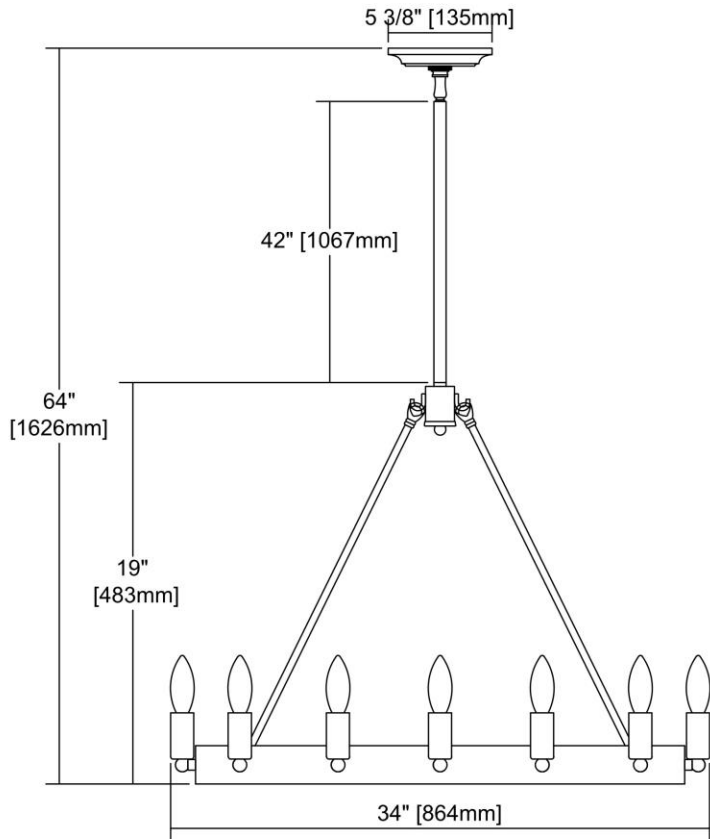

ITEM DIMENSIONS				RATINGS & SPECIFICATIONS				
Width	14 inches			Safety Rating	UL		Certification	N/A
Depth	34 inches			ADA Compliant	N/A		Voltage	N/A
Height	19 inches			BULBS / SOCKETS				
Weight	11 pounds			Quantity	14		Wattage	60 watts
ADDITIONAL DIMENSIONS				Included	No		Type	B11 (E12 Candelabra Base)
Backplate / Canopy	N/A			Other	N/A			
HCWO	N/A			CHAIN / CORD INFORMATION				
Min. Extension	N/A			Chain	N/A		Cord	N/A
Max. Extension	N/A			SHADE / GLASS DETAILS				
OVERALL HEIGHT				Shade/Glass Description	No Shade/Glass			
Min.	N/A		Max.	N/A				
EXTENSION ROD(S)				Width	N/A		Height	N/A
N/A				Width at Top	N/A		Width at Bottom	N/A