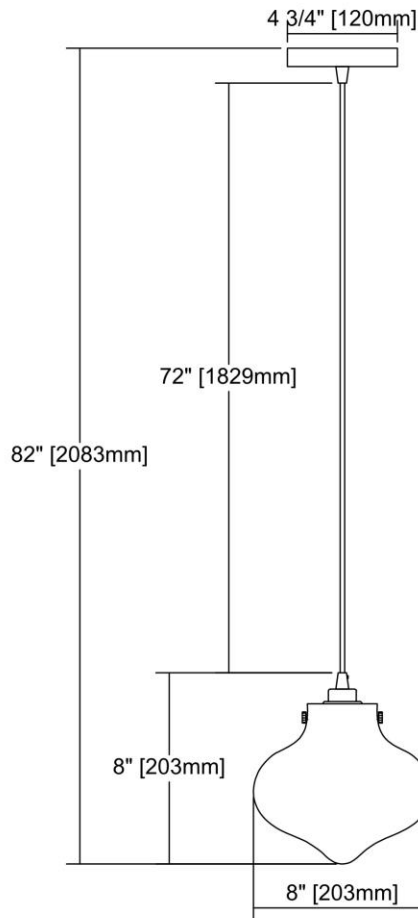

		ITEM #:	31955/1		
		UPC	748119098715		
		Description	Kelsey 1-Light Mini Pendant in Oil Rubbed Bronze with Mercury Glass		
		Finish	Oil Rubbed Bronze		
		Materials	Glass, Metal		
		Brand	ELK Lighting		
		Collection	Kelsey		
		Category	Indoor Lighting		
		Type	Mini Pendant		
ITEM DIMENSIONS		RATINGS & SPECIFICATIONS			
Width	8 inches	Safety Rating	UL	Certification	N/A
Depth	8 inches	ADA Compliant	N/A	Voltage	N/A
Height	8 inches	BULBS / SOCKETS			
Weight	2 pounds	Quantity	1	Wattage	60 watts
ADDITIONAL DIMENSIONS		Included	No	Type	A19 (E26 Medium Base)
Backplate / Canopy	N/A	Other	N/A		
HCWO	N/A	CHAIN / CORD INFORMATION			
Min. Extension	N/A	Chain	N/A	Cord	N/A
Max. Extension	N/A	SHADE / GLASS DETAILS			
OVERALL HEIGHT		Shade/Glass Description	Mercury Glass		
Min.	N/A	Max.	N/A		
EXTENSION ROD(S)		Width	N/A	Height	N/A
N/A		Width at Top	N/A	Width at Bottom	N/A