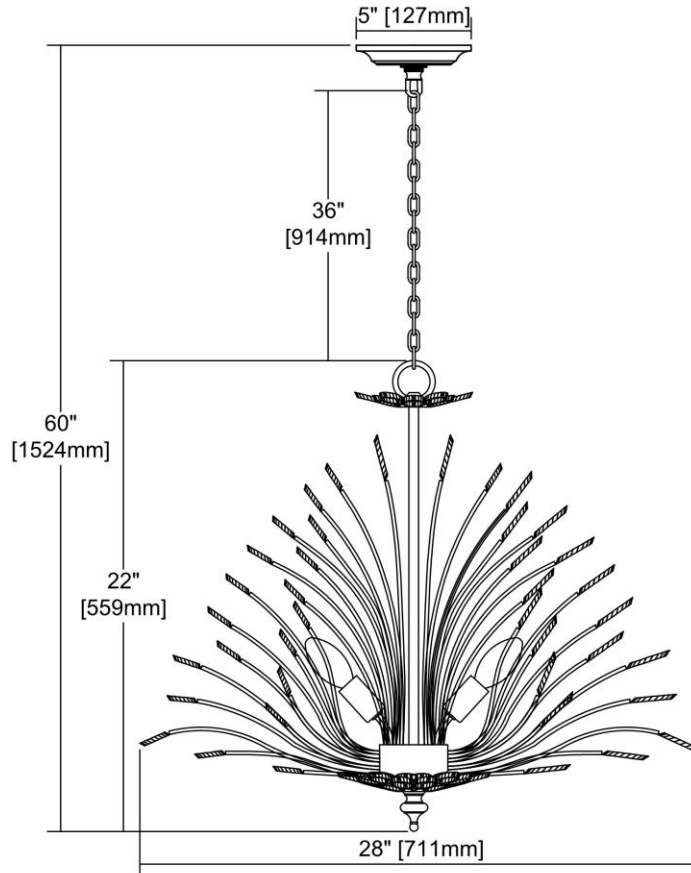


	ITEM #:	33184/6
	UPC	748119125909
	Description	Mullica 6-Light Chandelier in Aged Silver with Crystal
	Finish	Aged Silver
	Materials	Crystal, Metal
	Brand	ELK Lighting
	Collection	Mullica
	Category	Indoor Lighting
	Type	Chandelier

ITEM DIMENSIONS				RATINGS & SPECIFICATIONS					
Width	28 inches			Safety Rating	N/A		Certification	N/A	
Depth	28 inches			ADA Compliant	N/A		Voltage	N/A	
Height	22 inches			BULBS / SOCKETS					
Weight	14 pounds			Quantity	6	Wattage	60 watts		
ADDITIONAL DIMENSIONS				Included	No		Type	B11 (E12 Candelabra Base)	
Backplate / Canopy	5x5			Other	N/A				
HCWO	N/A			CHAIN / CORD INFORMATION					
Min. Extension	N/A			Chain	N/A		Cord	N/A	
Max. Extension	N/A			SHADE / GLASS DETAILS					
OVERALL HEIGHT				Shade/Glass Description	Crystal				
Min.	N/A		Max.	N/A					
EXTENSION ROD(S)				Width	N/A		Height	N/A	
N/A				Width at Top	N/A		Width at Bottom	N/A	