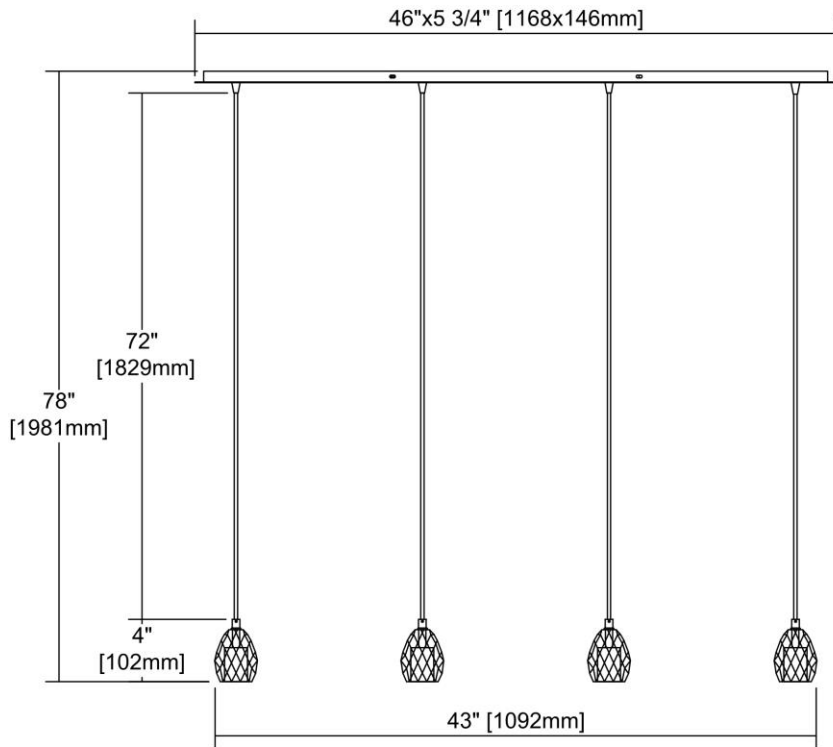

<b>ITEM #:</b>	33220/4LP
<b>UPC</b>	748119126166
<b>Description</b>	Socketholder 4-Light Linear Pendant Fixture in Polished Chrome
<b>Finish</b>	Polished Chrome
<b>Materials</b>	Crystal, Metal
<b>Brand</b>	ELK Lighting
<b>Collection</b>	Socketholder
<b>Category</b>	Indoor Lighting
<b>Type</b>	Mini Pendant

ITEM DIMENSIONS				RATINGS & SPECIFICATIONS				
<b>Width</b>	46 inches			<b>Safety Rating</b>	N/A		<b>Certification</b>	N/A
<b>Depth</b>	3 inches			<b>ADA Compliant</b>	N/A		<b>Voltage</b>	N/A
<b>Height</b>	4 inches			<b>BULBS / SOCKETS</b>				
<b>Weight</b>	14 pounds			<b>Quantity</b>	4	<b>Wattage</b>	60 watts	
ADDITIONAL DIMENSIONS				<b>Included</b>	No		<b>Type</b>	A19 (E26 Medium Base)
<b>Backplate / Canopy</b>	46x6			<b>Other</b>	N/A			
<b>HCWO</b>	N/A			CHAIN / CORD INFORMATION				
<b>Min. Extension</b>	N/A			<b>Chain</b>	N/A		<b>Cord</b>	N/A
<b>Max. Extension</b>	N/A			SHADE / GLASS DETAILS				
OVERALL HEIGHT				<b>Shade/Glass Description</b>	No Shade/Glass			
<b>Min.</b>	N/A		<b>Max.</b>	N/A				
EXTENSION ROD(S)				<b>Width</b>	N/A		<b>Height</b>	N/A
N/A				<b>Width at Top</b>	N/A		<b>Width at Bottom</b>	N/A