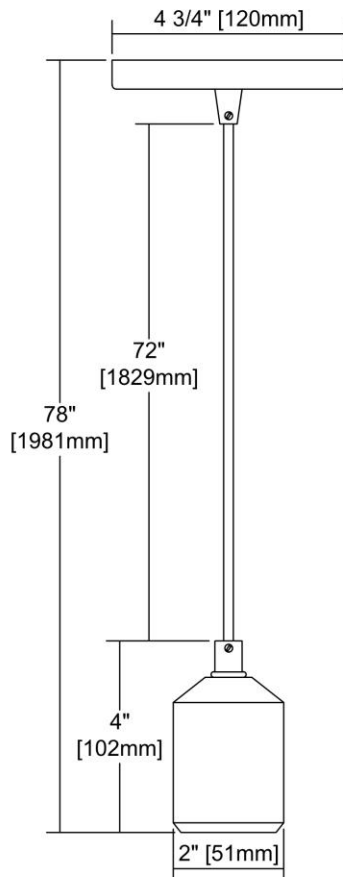


	<b>ITEM #:</b>	33230/1
	<b>UPC</b>	748119126173
	<b>Description</b>	Socketholder 1-Light Mini Pendant in Antique Gold Leaf
	<b>Finish</b>	Antique Gold Leaf
	<b>Materials</b>	Marble, Metal
	<b>Brand</b>	ELK Lighting
	<b>Collection</b>	Socketholder
	<b>Category</b>	Indoor Lighting
	<b>Type</b>	Mini Pendant

ITEM DIMENSIONS				RATINGS & SPECIFICATIONS				
<b>Width</b>	2 inches			<b>Safety Rating</b>	N/A		<b>Certification</b>	N/A
<b>Depth</b>	2 inches			<b>ADA Compliant</b>	N/A		<b>Voltage</b>	N/A
<b>Height</b>	4 inches			<b>BULBS / SOCKETS</b>				
<b>Weight</b>	2 pounds			<b>Quantity</b>	1	<b>Wattage</b>	60 watts	
ADDITIONAL DIMENSIONS				<b>Included</b>	No		<b>Type</b>	A19 (E26 Medium Base)
<b>Backplate / Canopy</b>	5x5			<b>Other</b>	N/A			
<b>HCWO</b>	N/A			CHAIN / CORD INFORMATION				
<b>Min. Extension</b>	N/A			<b>Chain</b>	N/A		<b>Cord</b>	N/A
<b>Max. Extension</b>	N/A			SHADE / GLASS DETAILS				
OVERALL HEIGHT				<b>Shade/Glass Description</b>	No Shade/Glass			
<b>Min.</b>	N/A		<b>Max.</b>	N/A				
EXTENSION ROD(S)				<b>Width</b>	N/A		<b>Height</b>	N/A
N/A				<b>Width at Top</b>	N/A		<b>Width at Bottom</b>	N/A