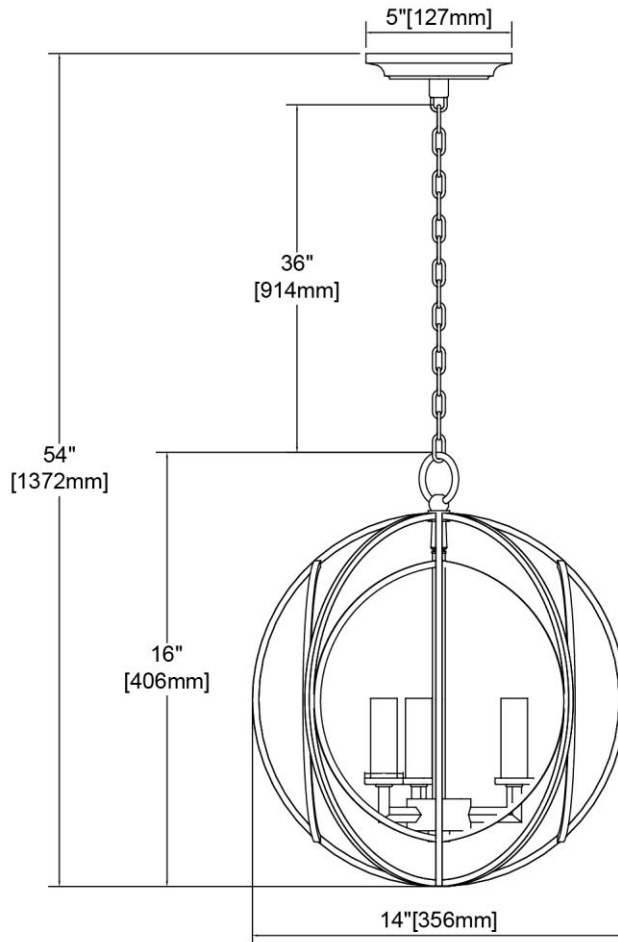


	ITEM #:	33415/3
	UPC	748119138732
	Description	Loughton 3-Light Chandelier in Golden Silver
	Finish	Golden Silver
	Materials	Steel
	Brand	ELK Lighting
	Collection	Loughton
	Category	Indoor Lighting
	Type	Chandelier

ITEM DIMENSIONS				RATINGS & SPECIFICATIONS				
Width	14 inches			Safety Rating	UL		Certification	Dry locations
Depth	14 inches			ADA Compliant	N/A		Voltage	120 volts
Height	16 inches			BULBS / SOCKETS				
Weight	7 pounds			Quantity	3	Wattage	60 watts	
ADDITIONAL DIMENSIONS				Included	No	Type	Torpedo (E12 Candelabra Base)	
Backplate / Canopy	5 diameter			Other	N/A			
HCWO	N/A			CHAIN / CORD INFORMATION				
Min. Extension	N/A			Chain	36 inches	Cord	72 inches - Clear	
Max. Extension	N/A			SHADE / GLASS DETAILS				
OVERALL HEIGHT				Shade/Glass Description	No Shade/Glass			
Min.	19 inches	Max.	54 inches	Width	N/A		Height	N/A
EXTENSION ROD(S)				Width at Top	N/A		Width at Bottom	N/A
N/A								