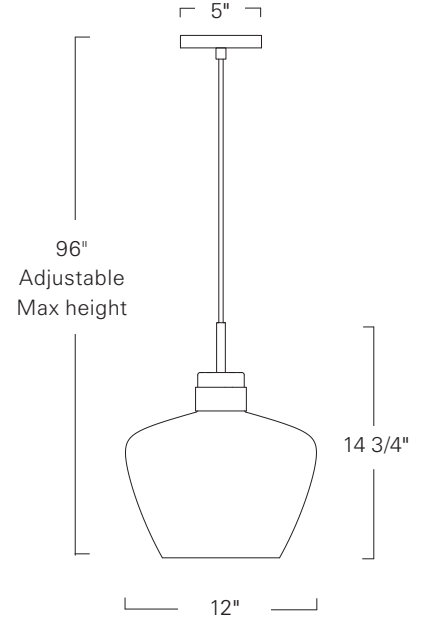

Aurora
12" Pendant
3741

Project Name _____

Fixture Type _____

Quantity _____

Norwell | Lighting

ILEX

Custom Metalcraft

3741-MB-CL

3741-CH-CL

3741

Aurora 16" 3742

Product Name / Model / Dimensions				Finish Options	Diffuser	Lamping Options
Aurora 12" Pendant 3741				Standard Chrome / CH Matte Black / MB	Standard Clear Glass / CL Glass Size: 11 3/4" H x 12" W	Standard Incandescent 1-60 Watt Medium Base Edison
	Body Height	Width	Overall Height			
3741	14 3/4"	12"	96" Adjustable Max			
Canopy 5" diameter						