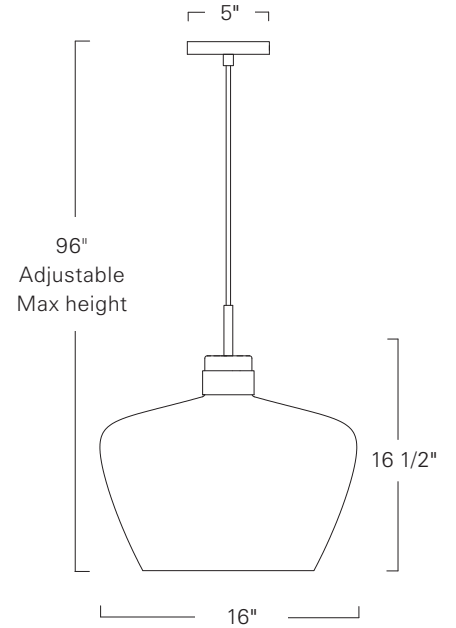

Aurora
16" Pendant
3742

Project Name _____

Fixture Type _____

Quantity _____

Norwell Lighting

ILEX

Custom Metalcraft

3742-MB-CL

3742-CH-CL

3741

Aurora 12" 3741

Product Name / Model / Dimensions				Finish Options	Diffuser	Lamping Options
Aurora 16" Pendant 3742				Standard Chrome / CH Matte Black / MB	Standard Clear Glass / CL Glass Size: 13 1/2" H x 16" W	Standard Incandescent 1-60 Watt Medium Base Edison
	Body Height	Width	Overall Height			
3742	16 1/2"	16"	96" Adjustable Max			
Canopy 5" diameter						