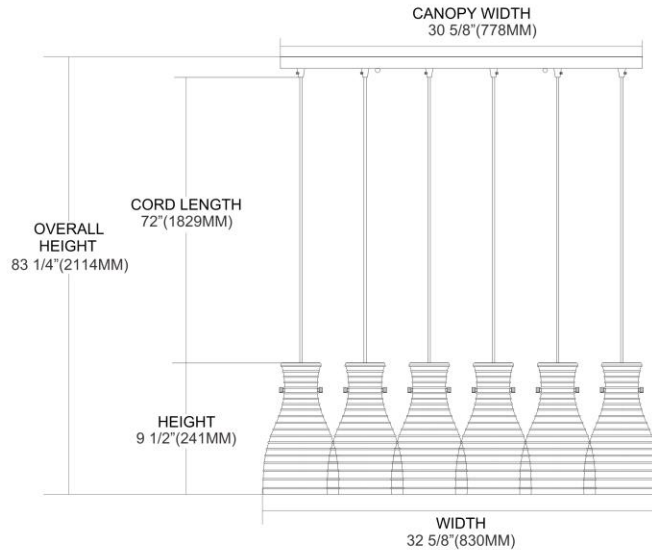

<b>ITEM #:</b>	46107/6RC
<b>UPC</b>	748119069173
<b>Description</b>	Strata 6-Light Rectangular Pendant Fixture in Polished Chrome with Ribbed Blown Glass
<b>Finish</b>	Polished Chrome
<b>Materials</b>	Glass, Metal
<b>Brand</b>	ELK Lighting
<b>Collection</b>	Strata
<b>Category</b>	Indoor Lighting
<b>Type</b>	Mini Pendant

ITEM DIMENSIONS				RATINGS & SPECIFICATIONS				
<b>Width</b>	9 inches			<b>Safety Rating</b>	N/A		<b>Certification</b>	N/A
<b>Depth</b>	30 inches			<b>ADA Compliant</b>	N/A		<b>Voltage</b>	N/A
<b>Height</b>	10 inches			<b>BULBS / SOCKETS</b>				
<b>Weight</b>	14 pounds			<b>Quantity</b>	6	<b>Wattage</b>	100 watts	
<b>ADDITIONAL DIMENSIONS</b>				<b>Included</b>	No	<b>Type</b>	A19 (E26 Medium Base)	
<b>Backplate / Canopy</b>	N/A			<b>Other</b>	N/A			
<b>HCWO</b>	N/A			<b>CHAIN / CORD INFORMATION</b>				
<b>Min. Extension</b>	N/A			<b>Chain</b>	N/A		<b>Cord</b>	N/A
<b>Max. Extension</b>	N/A			<b>SHADE / GLASS DETAILS</b>				
<b>OVERALL HEIGHT</b>				<b>Shade/Glass Description</b>	Ribbed Blown Glass Shade			
<b>Min.</b>	N/A	<b>Max.</b>	N/A					
<b>EXTENSION ROD(S)</b>				<b>Width</b>	N/A		<b>Height</b>	N/A
N/A				<b>Width at Top</b>	N/A		<b>Width at Bottom</b>	N/A