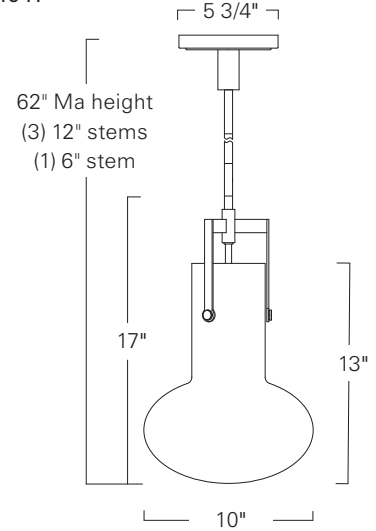

Izel
Pendant
4641

Project Name _____

Fixture Type _____

Quantity _____

Norwell | Lighting

ILEX

Custom Metalcraft

4641-AN-MO

4641-OB-MO

4641

Mushroom
4651

Tapered
4661

Product Name / Model / Dimensions				Finish Options	Diffuser	Lamping Options
Izel Pendant 4641				Standard Antique Brass / AN Oil-Rubbed Bronze / OB	Standard Matte Opal Glass / MO Teardrop Glass Size: 13" H x 10" W	Standard Incandescent 1-60 Watt Medium Base Edison G30 recommended
	Height	Width	Overall Height			
4641	62"	10"	62" Max			

Product ships with (3) 12" stems and (1) 6" stem
Canopy 5 3/4" diameter

Damp Location and Rated UL/ETL Listed

REV-1-2023

DISCLAIMER:

Norwell Lighting and its companies, ILEX Architectural Lighting and Custom Metalcraft reserve the right to change specifications related to its product at anytime. USA Made indicates product is manufactured in East Taunton, Massachusetts facility. Phone: 508-823-1751