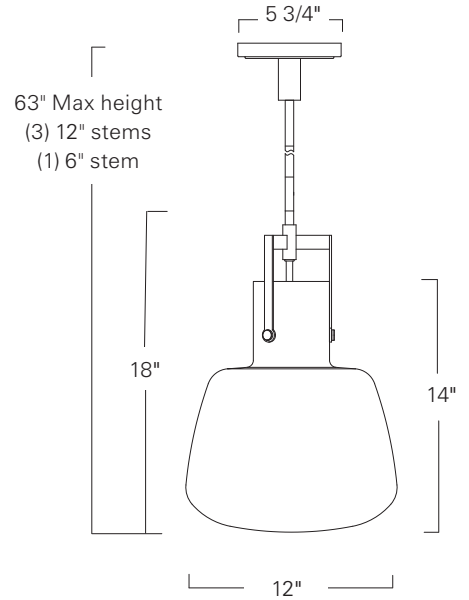

Izel
Pendant
4651

Project Name _____

Fixture Type _____

Quantity _____

Norwell | Lighting

ILEX

Custom Metalcraft

4651-AN-MO

4651-OB-MO

4651

Teardrop
4641

Tapered
4661

Product Name / Model / Dimensions				Finish Options	Diffuser	Lamping Options
Izel Pendant 4651				Standard Antique Brass / AN Oil-Rubbed Bronze / OB	Standard Matte Opal Glass / MO Mushroom Glass Size: 14" H x 12" W	Standard Incandescent 1-60 Watt Medium Base Edison G30 recommended
	Body Height	Width	Overall Height			
4651	63"	12"	63" Max			

Product ships with (3) 12" stems and (1) 6" stem
Canopy 5 3/4" diameter

Damp Location and Rated UL/ETL Listed

REV-1-2023

DISCLAIMER:

Norwell Lighting and its companies, ILEX Architectural Lighting and Custom Metalcraft reserve the right to change specifications related to its product at anytime. USA Made indicates product is manufactured in East Taunton, Massachusetts facility. Phone: 508-823-1751