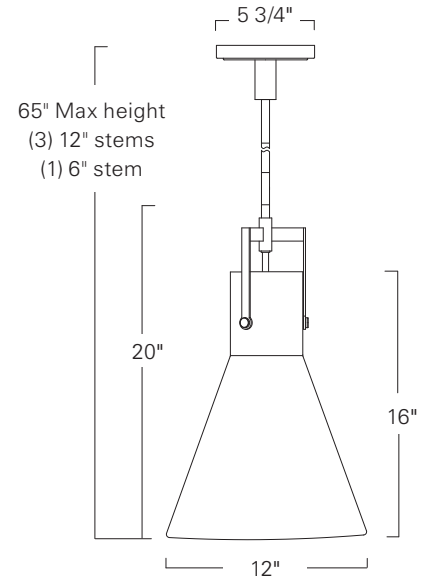

Izel
Pendant
4661

Project Name _____

Fixture Type _____

Quantity _____

Norwell | Lighting

ILEX

Custom Metalcraft

4661-AN-MO

4661-OB-MO

4661

Teardrop
4641

Mushroom
4651

Product Name / Model / Dimensions				Finish Options	Diffuser	Lamping Options
Izel Pendant 4661				Standard Antique Brass / AN Oil-Rubbed Bronze / OB	Standard Matte Opal Glass / MO Tapered Glass Size: 16" H x 12" W	Standard Incandescent 1-60 Watt Medium Base Edison G30 recommended
	Body Height	Width	Overall Height			
4661	65"	12"	65" Max			
Product ships with (3) 12" stems and (1) 6" stem Canopy 5 3/4" diameter						