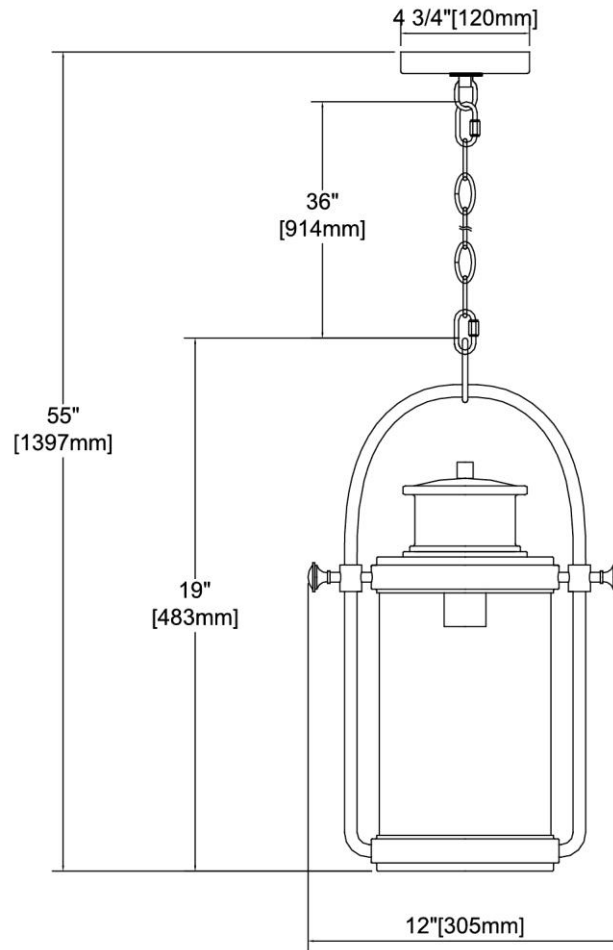

<b>ITEM #:</b>	46672/1
<b>UPC</b>	748119134239
<b>Description</b>	Wexford 1-Light Hanging in Matte Black with Seedy Glass
<b>Finish</b>	Matte Black, Brushed Brass
<b>Materials</b>	Brass, Glass, Steel
<b>Brand</b>	ELK Lighting
<b>Collection</b>	Wexford
<b>Category</b>	Outdoor Lighting
<b>Type</b>	Hanging

ITEM DIMENSIONS				RATINGS & SPECIFICATIONS				
<b>Width</b>	12 inches			<b>Safety Rating</b>	ETL		<b>Certification</b>	Wet locations
<b>Depth</b>	8 inches			<b>ADA Compliant</b>	N/A		<b>Voltage</b>	120
<b>Height</b>	19 inches			<b>BULBS / SOCKETS</b>				
<b>Weight</b>	5 pounds			<b>Quantity</b>	1	<b>Wattage</b>	100 watts	
<b>ADDITIONAL DIMENSIONS</b>				<b>Included</b>	No	<b>Type</b>	A19 (E26 Medium Base)	
<b>Backplate / Canopy</b>	4.75 diameter			<b>Other</b>	N/A			
<b>HCWO</b>	N/A			<b>CHAIN / CORD INFORMATION</b>				
<b>Min. Extension</b>	N/A			<b>Chain</b>	36 inches	<b>Cord</b>	72 inches - Black	
<b>Max. Extension</b>	N/A			<b>SHADE / GLASS DETAILS</b>				
<b>OVERALL HEIGHT</b>				<b>Shade/Glass Description</b>	Seedy glass			
<b>Min.</b>	22 inches	<b>Max.</b>	55 inches					
<b>EXTENSION ROD(S)</b>				<b>Width</b>	6 inches		<b>Height</b>	11 inches
N/A				<b>Width at Top</b>	N/A		<b>Width at Bottom</b>	N/A