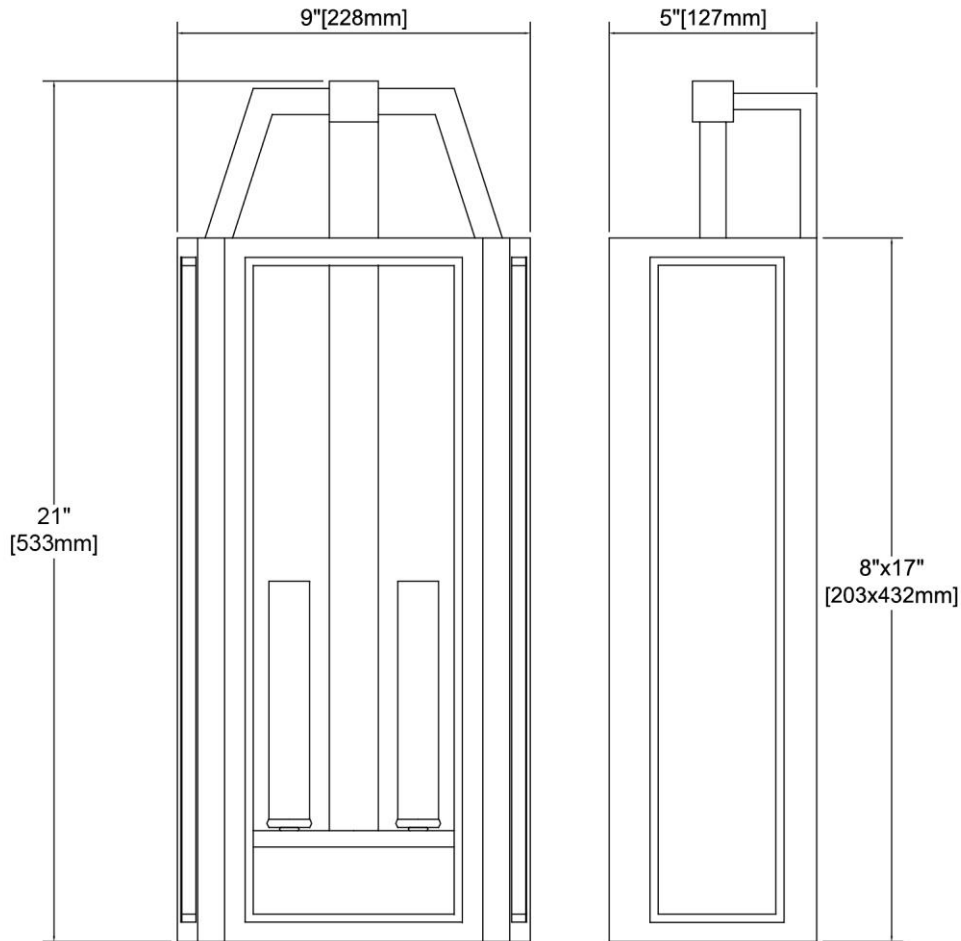

ITEM #:	46741/2
UPC	748119134529
Description	Portico 2-Light Sconce in Charcoal with Clear Glass
Finish	Charcoal, Brushed Brass
Materials	Glass, Steel, Stainless Steel
Brand	ELK Lighting
Collection	Portico
Category	Outdoor Lighting
Type	Sconce

ITEM DIMENSIONS				RATINGS & SPECIFICATIONS				
Width	9 inches			Safety Rating	ETL		Certification	Wet locations
Depth	5 inches			ADA Compliant	N/A		Voltage	120
Height	21 inches			BULBS / SOCKETS				
Weight	8 pounds			Quantity	2	Wattage	60 watts	
ADDITIONAL DIMENSIONS				Included	No	Type	Torpedo (E12 Candelabra Base)	
Backplate / Canopy	8x17			Other	N/A			
HCWO	12 inches			CHAIN / CORD INFORMATION				
Min. Extension	N/A			Chain	N/A	Cord	8 inches	
Max. Extension	N/A			SHADE / GLASS DETAILS				
OVERALL HEIGHT				Shade/Glass Description	Clear glass			
Min.	N/A		Max.	N/A				
EXTENSION ROD(S)				Width	N/A		Height	N/A
N/A				Width at Top	N/A		Width at Bottom	N/A