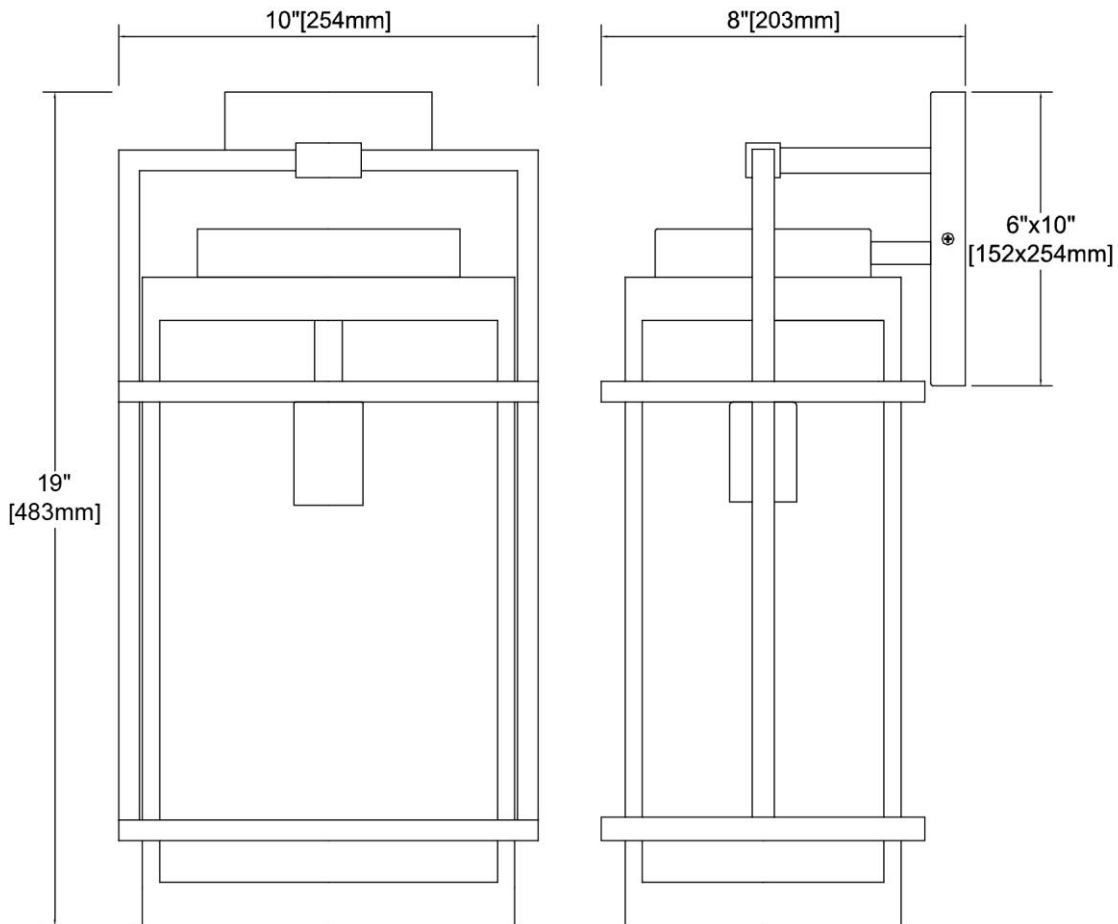

<b>ITEM #:</b>	46762/1
<b>UPC</b>	748119134598
<b>Description</b>	Breckenridge 1-Light Sconce in Matte Black with Seedy Glass
<b>Finish</b>	Matte Black
<b>Materials</b>	Glass, Steel
<b>Brand</b>	ELK Lighting
<b>Collection</b>	Breckenridge
<b>Category</b>	Outdoor Lighting
<b>Type</b>	Sconce

ITEM DIMENSIONS				RATINGS & SPECIFICATIONS				
<b>Width</b>	10 inches			<b>Safety Rating</b>	ETL		<b>Certification</b>	Wet locations
<b>Depth</b>	8 inches			<b>ADA Compliant</b>	N/A		<b>Voltage</b>	120
<b>Height</b>	22 inches			<b>BULBS / SOCKETS</b>				
<b>Weight</b>	11 pounds			<b>Quantity</b>	1	<b>Wattage</b>	100 watts	
ADDITIONAL DIMENSIONS				<b>Included</b>	No	<b>Type</b>	A19 (E26 Medium Base)	
<b>Backplate / Canopy</b>	6x10			<b>Other</b>	N/A			
<b>HCWO</b>	4.75 inches			CHAIN / CORD INFORMATION				
<b>Min. Extension</b>	N/A			<b>Chain</b>	N/A	<b>Cord</b>	8 inches	
<b>Max. Extension</b>	N/A			SHADE / GLASS DETAILS				
OVERALL HEIGHT				<b>Shade/Glass Description</b>	Seedy glass			
<b>Min.</b>	N/A		<b>Max.</b>	N/A				
EXTENSION ROD(S)				<b>Width</b>	N/A		<b>Height</b>	N/A
N/A				<b>Width at Top</b>	N/A		<b>Width at Bottom</b>	N/A