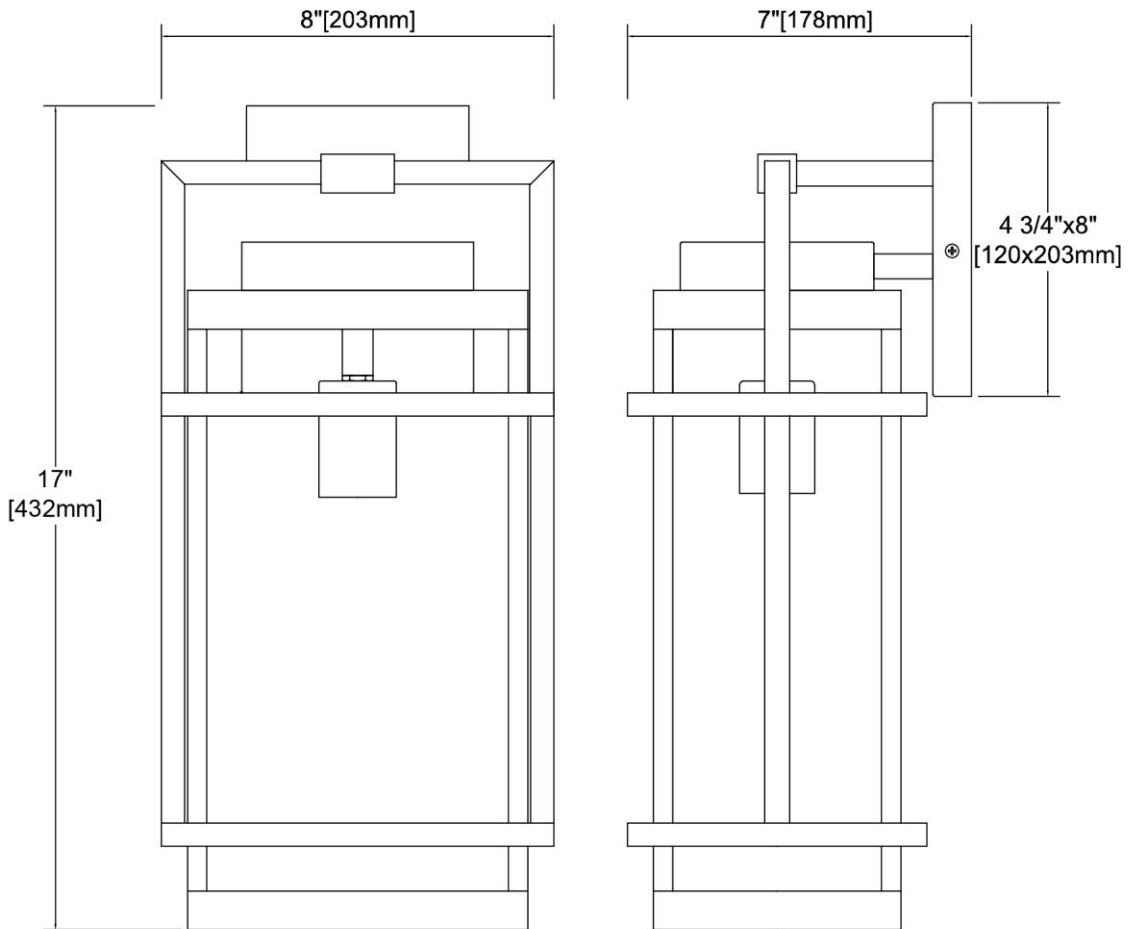

| | |
|--------------------|--|
| ITEM #: | 46771/1 |
| UPC | 748119134611 |
| Description | Breckenridge 1-Light Sconce in Weathered Zinc with Seedy Glass |
| Finish | Weathered Zinc |
| Materials | Glass, Steel |
| Brand | ELK Lighting |
| Collection | Breckenridge |
| Category | Outdoor Lighting |
| Type | Sconce |

| ITEM DIMENSIONS | | | | RATINGS & SPECIFICATIONS | | | | |
|------------------------------|-------------|--|-------------|---------------------------------|-------------|----------------|------------------------|---------------|
| Width | 8 inches | | | Safety Rating | ETL | | Certification | Wet locations |
| Depth | 7 inches | | | ADA Compliant | N/A | | Voltage | 120 |
| Height | 19 inches | | | BULBS / SOCKETS | | | | |
| Weight | 8 pounds | | | Quantity | 1 | Wattage | 100 watts | |
| ADDITIONAL DIMENSIONS | | | | Included | No | Type | A19 (E26 Medium Base) | |
| Backplate / Canopy | 4.75x8 | | | Other | N/A | | | |
| HCWO | 4.25 inches | | | CHAIN / CORD INFORMATION | | | | |
| Min. Extension | N/A | | | Chain | N/A | Cord | 8 inches | |
| Max. Extension | N/A | | | SHADE / GLASS DETAILS | | | | |
| OVERALL HEIGHT | | | | Shade/Glass Description | Seedy glass | | | |
| Min. | N/A | | Max. | N/A | | | | |
| EXTENSION ROD(S) | | | | Width | N/A | | Height | N/A |
| N/A | | | | Width at Top | N/A | | Width at Bottom | N/A |