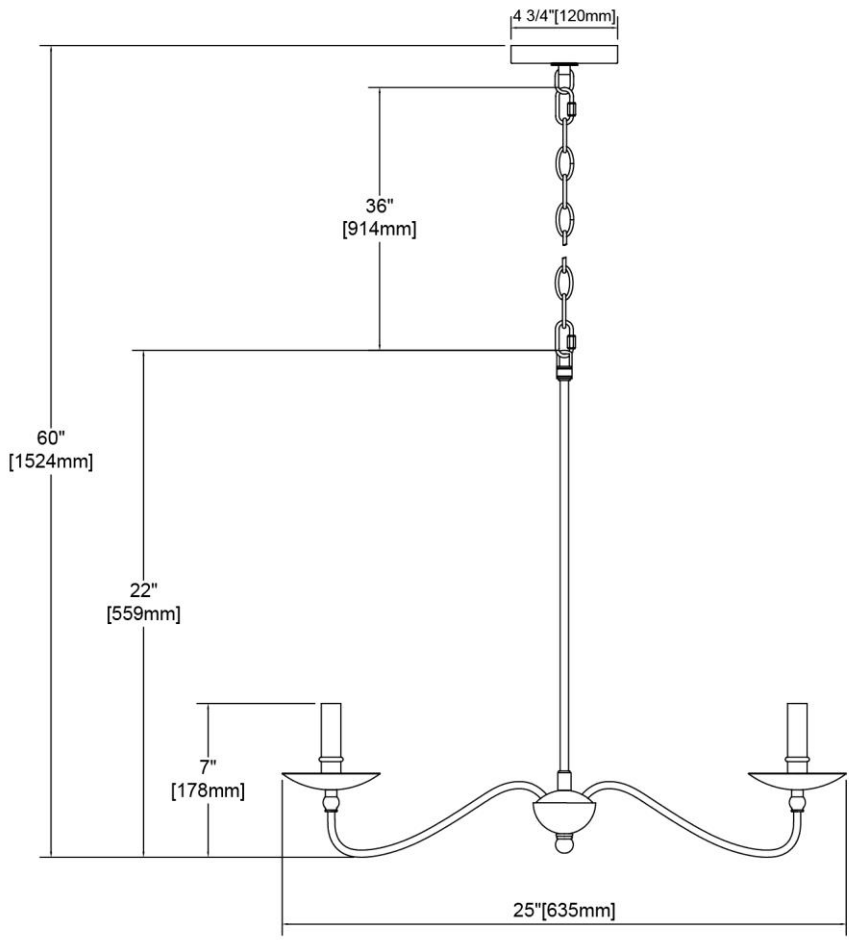

<b>ITEM #:</b>	46796/6
<b>UPC</b>	748119139098
<b>Description</b>	Wellsley 6-Light Chandelier in Burnished Brass
<b>Finish</b>	Burnished Brass
<b>Materials</b>	Steel
<b>Brand</b>	ELK Lighting
<b>Collection</b>	Wellsley
<b>Category</b>	Indoor Lighting
<b>Type</b>	Chandelier

ITEM DIMENSIONS				RATINGS & SPECIFICATIONS				
<b>Width</b>	25 inches			<b>Safety Rating</b>	ETL		<b>Certification</b>	Dry locations
<b>Depth</b>	25 inches			<b>ADA Compliant</b>	N/A		<b>Voltage</b>	120 volts
<b>Height</b>	23 inches			<b>BULBS / SOCKETS</b>				
<b>Weight</b>	4 pounds			<b>Quantity</b>	6	<b>Wattage</b>	60 watts	
<b>ADDITIONAL DIMENSIONS</b>				<b>Included</b>	No	<b>Type</b>	Torpedo (E12 Candelabra Base)	
<b>Backplate / Canopy</b>	4.75 diameter			<b>Other</b>	N/A			
<b>HCWO</b>	N/A			<b>CHAIN / CORD INFORMATION</b>				
<b>Min. Extension</b>	N/A			<b>Chain</b>	36 inches	<b>Cord</b>	72 inches - Clear	
<b>Max. Extension</b>	N/A			<b>SHADE / GLASS DETAILS</b>				
<b>OVERALL HEIGHT</b>				<b>Shade/Glass Description</b>	No Shade/Glass			
<b>Min.</b>	25 inches	<b>Max.</b>	60 inches	<b>Width</b>	N/A		<b>Height</b>	N/A
<b>EXTENSION ROD(S)</b>				<b>Width at Top</b>	N/A		<b>Width at Bottom</b>	N/A
Rods: 1-18								