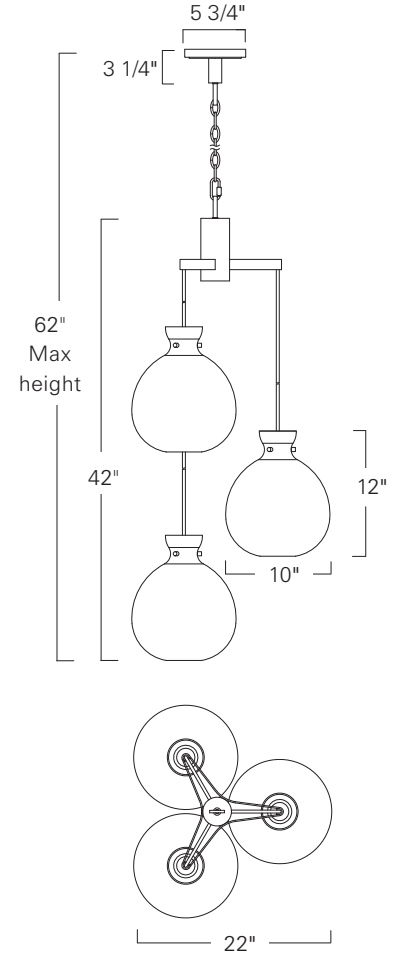

Selina
Pendant
4743

Project Name _____

Fixture Type _____

Quantity _____

Norwell | Lighting

ILEX

Custom Metalcraft

4743-AN-CL

4743-OB-CL

4743

LED

Product Name / Model / Dimensions				Finish Options	Diffuser	Lamping Options
Selina Pendant 4743				Standard Antique Brass / AN Oil-Rubbed Bronze / OB	Standard Clear Glass / CL Glass Size: 12" H x 10" W	Standard LED 600lm, 3000K CCT, 90CRI 18 Watt Triac Dimming
	Body Height	Width	Overall Height			
4743	42 1/2"	22"	62" Max			
Canpy 5 3/4" diameter						