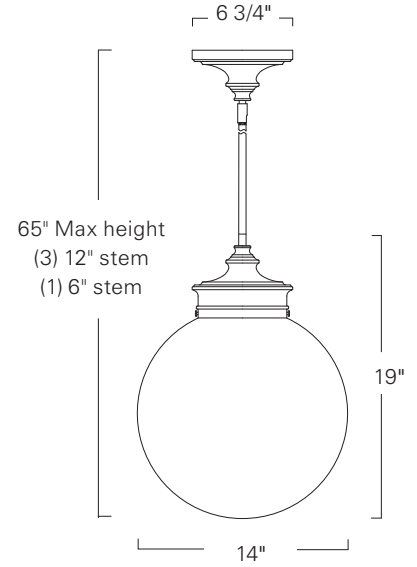

Emma
Pendant
4801

Project Name _____

Fixture Type _____

Quantity _____

Norwell | Lighting

ILEX

Custom Metalcraft

4801-AN-CL

4801-PN-CL

4801

4811

Product Name / Model / Dimensions				Finish Options	Diffuser	Lamping Options
Emma Pendant 4801				Standard Antique Brass / AN Polished Nickel / PN	Standard Clear Glass / CL Glass Size: 14" diameter	Standard Incandescent 1-60 Watt Medium Base Edison G30 Recommended
	Body Height	Width	Overall Height			
4811	65"	14"	65" Max			
Product ships with (3) 12" stems and (1) 6" stem Canopy 6 3/4" diameter						