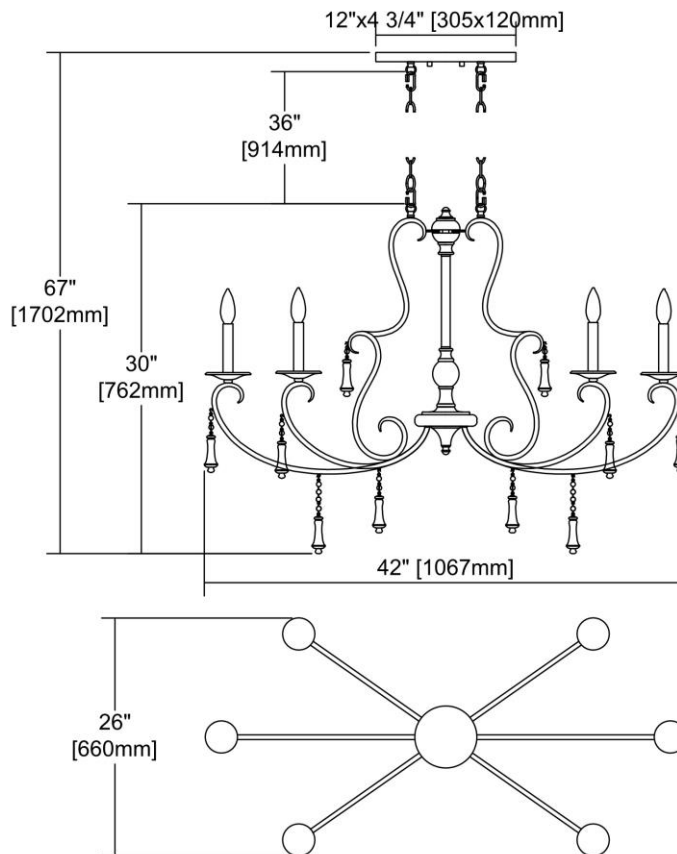


	ITEM #:	52023/6
	UPC	748119111841
	Description	Porto Cristo 6-Light Chandelier in Birtch and Palermo Rust
	Finish	Birtch, Palermo Rust
	Materials	Metal, Resin
	Brand	ELK Lighting
	Collection	Porto Cristo
	Category	Indoor Lighting
	Type	Chandelier

ITEM DIMENSIONS				RATINGS & SPECIFICATIONS				
Width	42 inches			Safety Rating	UL		Certification	N/A
Depth	26 inches			ADA Compliant	N/A		Voltage	N/A
Height	30 inches			BULBS / SOCKETS				
Weight	14 pounds			Quantity	6		Wattage	60 watts
ADDITIONAL DIMENSIONS				Included	No		Type	B11 (E12 Candelabra Base)
Backplate / Canopy	5x5			Other	N/A			
HCWO	N/A			CHAIN / CORD INFORMATION				
Min. Extension	N/A			Chain	N/A		Cord	N/A
Max. Extension	N/A			SHADE / GLASS DETAILS				
OVERALL HEIGHT				Shade/Glass Description	No Shade/Glass			
Min.	N/A		Max.	N/A				
EXTENSION ROD(S)				Width	N/A		Height	N/A
N/A				Width at Top	N/A		Width at Bottom	N/A