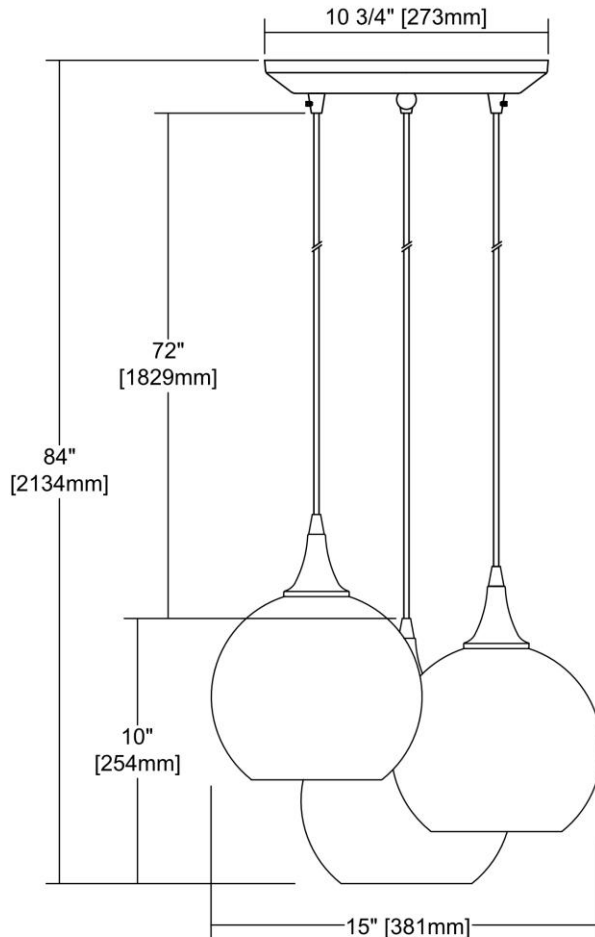


	ITEM #:	529-3SLV
	UPC	748119124360
	Description	Fusion 3-Light Triangular Pendant Fixture in Satin Nickel with Silver Mosaic Glass
	Finish	Satin Nickel
	Materials	Glass, Metal
	Brand	ELK Lighting
	Collection	Fusion
	Category	Indoor Lighting
	Type	Mini Pendant

ITEM DIMENSIONS				RATINGS & SPECIFICATIONS				
Width	12 inches			Safety Rating	N/A		Certification	N/A
Depth	12 inches			ADA Compliant	N/A		Voltage	N/A
Height	10 inches			BULBS / SOCKETS				
Weight	13 pounds			Quantity	3	Wattage	60 watts	
ADDITIONAL DIMENSIONS				Included	No		Type	A19 (E26 Medium Base)
Backplate / Canopy	10x10			Other	N/A			
HCWO	N/A			CHAIN / CORD INFORMATION				
Min. Extension	N/A			Chain	N/A		Cord	N/A
Max. Extension	N/A			SHADE / GLASS DETAILS				
OVERALL HEIGHT				Shade/Glass Description	Silver Glass Squares on Glass			
Min.	N/A	Max.	N/A					
EXTENSION ROD(S)				Width	N/A		Height	N/A
N/A				Width at Top	N/A		Width at Bottom	N/A