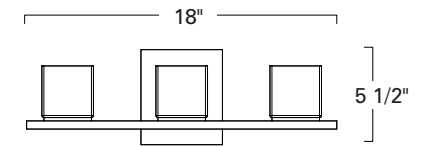

Icereto 1 Light
5311-CH-MO

Icereto 2 Light
5312-BN-MO

Icereto 3 Light
5313-CH-MO

5311

5312

5313

Product Name / Model / Dimensions				Finish Options	Glass Options	Lamping Options
Icereto One Light - 5311 Icereto Two Light - 5312 Icereto Three Light - 5313				Standard Brushed Nickel / BN Chrome / CH	Standard Matte Opal / MO 3" H X 3" W	Standard Halogen / HAL 5311 - (1) 60 Watt Max G9 Included 5312 - (2) 60 Watt Max G9 Included 5313 - (3) 60 Watt Max G9 Included
	Height	Width	Projection			
5311	5.50"	4.75"	4.75"			
5312	5.50"	11.50"				
5313	5.50"	18.00"				
Backplate 5.50" H x 4.75" W						