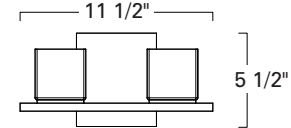

Icereto 1 Light
5311-CH-MO

Icereto 2 Light
5312-BN-MO

Icereto 3 Light
5313-CH-MO

5311

5312

5313

Product Name / Model / Dimensions				Finish Options	Glass Options	Lamping Options
Icereto One Light - 5311 Icereto Two Light - 5312 Icereto Three Light - 5313				Standard Brushed Nickel / BN Chrome / CH	Standard Matte Opal / MO 3" H X 3" W	Standard Halogen / HAL 5311 - (1) 60 Watt Max G9 Included 5312 - (2) 60 Watt Max G9 Included 5313 - (3) 60 Watt Max G9 Included
	Height	Width	Projection			
5311	5.50"	4.75"	4.75"			
5312	5.50"	11.50"				
5313	5.50"	18.00"				
Backplate 5.50" H x 4.75" W						