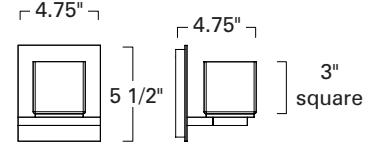

Icereto 1 Light
5311-CH-MO

Icereto 2 Light
5312-BN-MO

Icereto 3 Light
5313-CH-MO

5311

5312

5313

Product Name / Model / Dimensions				Finish Options	Glass Options	Lamping Options
Icereto One Light - 5311 Icereto Two Light - 5312 Icereto Three Light - 5313				Standard Brushed Nickel / BN Chrome / CH	Standard Matte Opal / MO 3" H X 3" W	Standard Halogen / HAL 5311 - (1) 60 Watt Max G9 Included 5312 - (2) 60 Watt Max G9 Included 5313 - (3) 60 Watt Max G9 Included
	Height	Width	Projection			
5311	5.50"	4.75"	4.75"			
5312	5.50"	11.50"				
5313	5.50"	18.00"				
Backplate 5.50" H x 4.75" W						