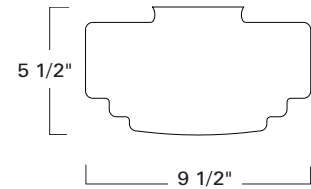

Schoolhouse
5361F-OB-CL

Schoolhouse
5361F-BN-SO

Schoolhouse
5361F-OB-ST

5361F

Product Name / Model / Dimensions			Finish Options	Glass Options	Lamping Options
Schoolhouse - 5361F			Standard Brushed Nickel / BN Oil Rubbed Bronze / OB Polished Nickel / PN	Standard Clear Glass / CL Shiny Opal / SO Stepped / ST	Standard Incandescent (1) 100 Watt Edison
Glass	Height	Width			
Clear or Shiny	10.25"	11.75"			
Stepped	10.25"	9.50"			
Canopy 5" diameter					