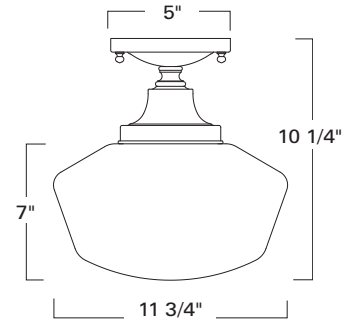

Schoolhouse
5361F-OB-CL

Schoolhouse
5361F-BN-SO

Schoolhouse
5361F-OB-ST

5361F

Product Name / Model / Dimensions			Finish Options	Glass Options	Lamping Options
Schoolhouse - 5361F			Standard Brushed Nickel / BN Oil Rubbed Bronze / OB Polished Nickel / PN	Standard Clear Glass / CL Shiny Opal / SO Stepped / ST	Standard Incandescent (1) 100 Watt Edison
Glass	Height	Width			
Clear or Shiny	10.25"	11.75"			
Stepped	10.25"	9.50"			
Canopy 5" diameter					