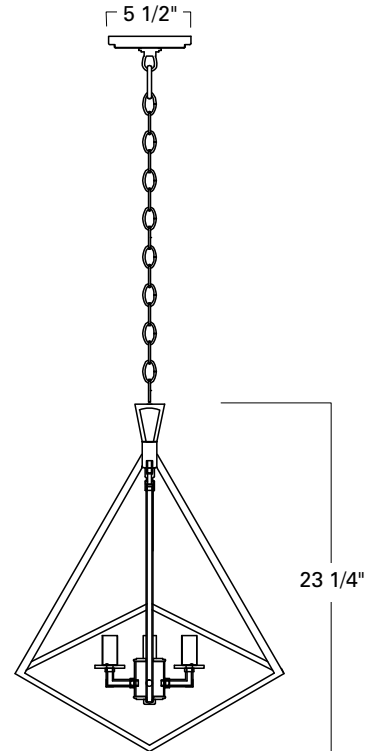

TRAPEZOID

5388

Project Name _____

Fixture Type _____

Quantity _____

Norwell Lighting

I L E X

Custom Metalcraft

5388-MB-NG

5388-PN-NG

Top View

Product Name / Model / Dimensions				Finish Options	Diffuser	Lamping Options
TRAPEZOID CAGE PENDANT - 5388				Standard Matte Black / MB Polished Nickel / PN	Standard No Glass / NG	Standard 4-60 Watt Candelabra
	Height	Width	Overall Height			
5388	23 1/4" body	18"	Ships with 6' chain and 6' black cord			
Canopy 5 1/2"						