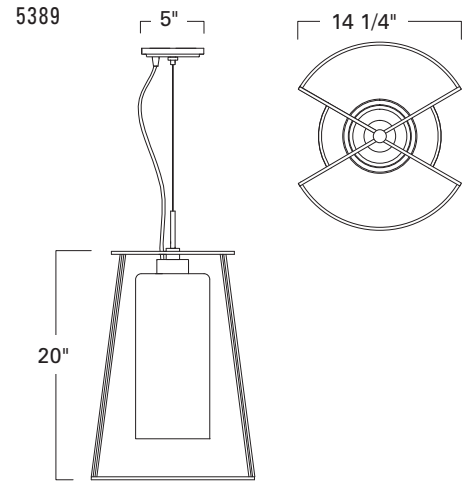

Cere Pendants

5389 Wide Indoor
1243 Narrow Indoor/Outdoor

Project Name _____

Fixture Type _____

Quantity _____

Norwell | Lighting

ILEX

Custom Metalcraft

Cere Wide Pendant
5389-MB-CL

Cere Wide Pendant
5389-PN-CL

Cere Narrow Pendant
Indoor/Outdoor
1243-MB-CL

Product Name / Model / Dimensions				Finish Options	Glass Options	Lamping Options
Cere Wide Pendant - 5389 Cere Narrow Pendant - 1243				Standard Matte Black/ MB 5389 only Polished Nickel / PN	Standard Clear Glass / CL 5389 - 6 1/4" W x 14 1/2"H 1243 - 12 1/2" H x 4 3/8" W	Standard Incandescent / IND 5389 - (1) 60 Watt Medium Base Edison 1243 - (1) 75 Watt Medium Base Edison T-10 Style Recommended
Series	Height	Width	Overall Height			
5389	20.00"	14.25"	Ships with 6' aircraft cable and 6' black cord			
1243	18.375"	6.875"				
Canopy 5"						