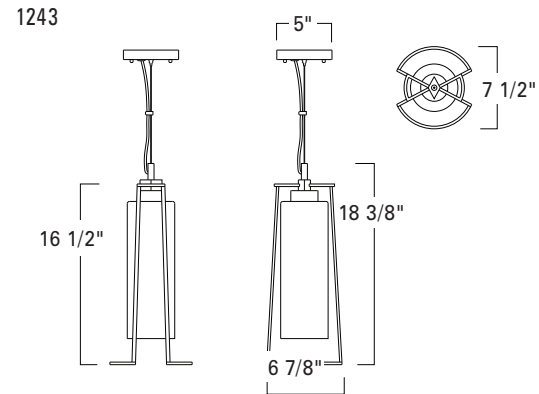

Cere Pendants

5389 Wide Indoor
1243 Narrow Indoor/Outdoor

Project Name _____

Fixture Type _____

Quantity _____

Norwell | Lighting

ILEX

Custom Metalcraft

Cere Wide Pendant
5389-MB-CL

Cere Wide Pendant
5389-PN-CL

Cere Narrow Pendant
Indoor/Outdoor
1243-MB-CL

Product Name / Model / Dimensions				Finish Options	Glass Options	Lamping Options
Cere Wide Pendant - 5389 Cere Narrow Pendant - 1243				Standard Matte Black/ MB 5389 only Polished Nickel / PN	Standard Clear Glass / CL 5389 - 6 1/4" W x 14 1/2"H 1243 - 12 1/2" H x 4 3/8" W	Standard Incandescent / IND 5389 - (1) 60 Watt Medium Base Edison 1243 - (1) 75 Watt Medium Base Edison T-10 Style Recommended
Series	Height	Width	Overall Height			
5389	20.00"	14.25"	Ships with 6' aircraft cable and 6' black cord			
1243	18.375"	6.875"				
Canopy 5"						