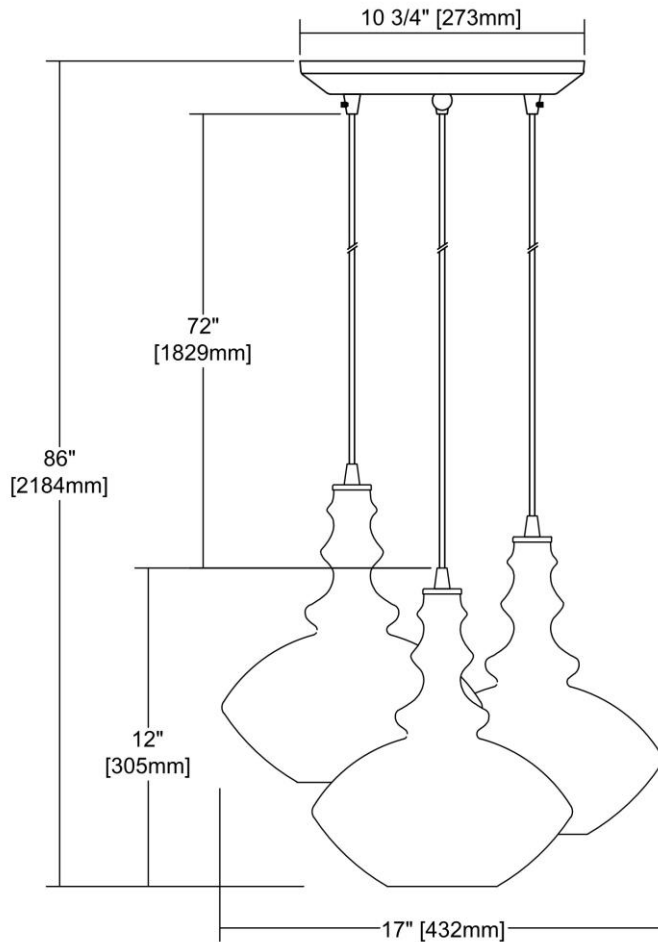

ITEM #:	56500/3
UPC	748119117324
Description	Alora 3-Light Triangular Pendant Fixture in Chrome with Clear and Opal White Glass
Finish	Polished Chrome
Materials	Glass, Metal
Brand	ELK Lighting
Collection	Alora
Category	Indoor Lighting
Type	Mini Pendant

ITEM DIMENSIONS				RATINGS & SPECIFICATIONS				
Width	10 inches			Safety Rating	UL		Certification	N/A
Depth	10 inches			ADA Compliant	N/A		Voltage	N/A
Height	12 inches			BULBS / SOCKETS				
Weight	10 pounds			Quantity	3		Wattage	100 watts
ADDITIONAL DIMENSIONS				Included	No		Type	A19 (E26 Medium Base)
Backplate / Canopy	N/A			Other	N/A			
HCWO	N/A			CHAIN / CORD INFORMATION				
Min. Extension	N/A			Chain	N/A		Cord	N/A
Max. Extension	N/A			SHADE / GLASS DETAILS				
OVERALL HEIGHT				Shade/Glass Description	Opal White Glass Inside Clear Glass			
Min.	N/A		Max.	N/A				
EXTENSION ROD(S)				Width	N/A		Height	N/A
N/A				Width at Top	N/A		Width at Bottom	N/A