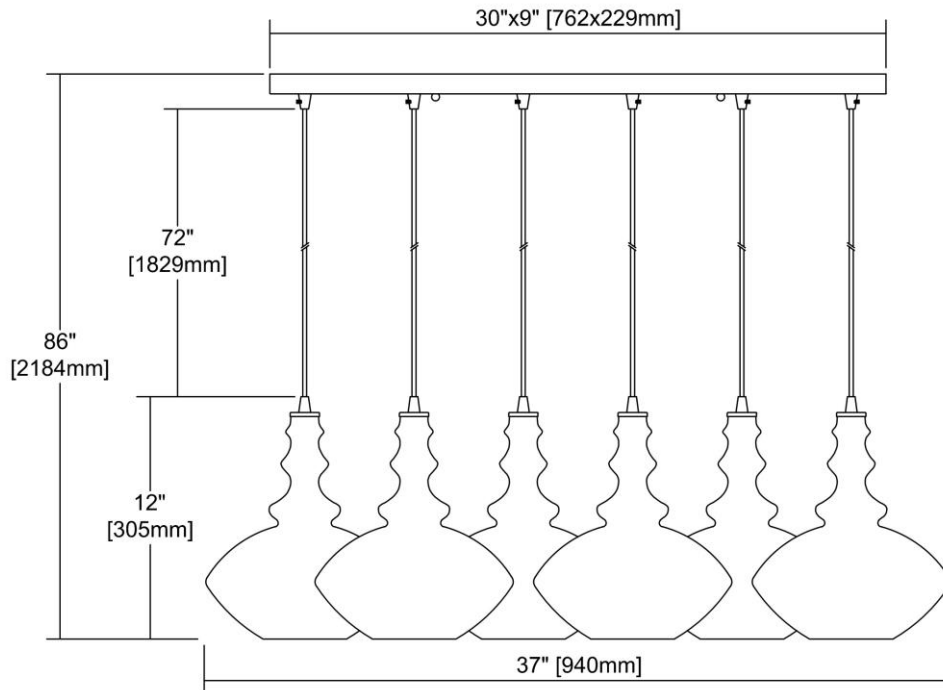

<b>ITEM #:</b>	56500/6RC
<b>UPC</b>	748119117348
<b>Description</b>	Alora 6-Light Rectangular Pendant Fixture in Chrome with Clear and Opal White Glass
<b>Finish</b>	Polished Chrome
<b>Materials</b>	Glass, Metal
<b>Brand</b>	ELK Lighting
<b>Collection</b>	Alora
<b>Category</b>	Indoor Lighting
<b>Type</b>	Mini Pendant

ITEM DIMENSIONS				RATINGS & SPECIFICATIONS				
<b>Width</b>	30 inches			<b>Safety Rating</b>	UL		<b>Certification</b>	N/A
<b>Depth</b>	30 inches			<b>ADA Compliant</b>	N/A		<b>Voltage</b>	N/A
<b>Height</b>	12 inches			<b>BULBS / SOCKETS</b>				
<b>Weight</b>	26 pounds			<b>Quantity</b>	6	<b>Wattage</b>	100 watts	
<b>ADDITIONAL DIMENSIONS</b>				<b>Included</b>	No		<b>Type</b>	A19 (E26 Medium Base)
<b>Backplate / Canopy</b>	30x9			<b>Other</b>	N/A			
<b>HCWO</b>	N/A			<b>CHAIN / CORD INFORMATION</b>				
<b>Min. Extension</b>	N/A			<b>Chain</b>	N/A		<b>Cord</b>	N/A
<b>Max. Extension</b>	N/A			<b>SHADE / GLASS DETAILS</b>				
<b>OVERALL HEIGHT</b>				<b>Shade/Glass Description</b>	Opal White Glass Inside Clear Glass			
<b>Min.</b>	N/A		<b>Max.</b>	N/A				
<b>EXTENSION ROD(S)</b>				<b>Width</b>	N/A		<b>Height</b>	N/A
N/A				<b>Width at Top</b>	N/A		<b>Width at Bottom</b>	N/A