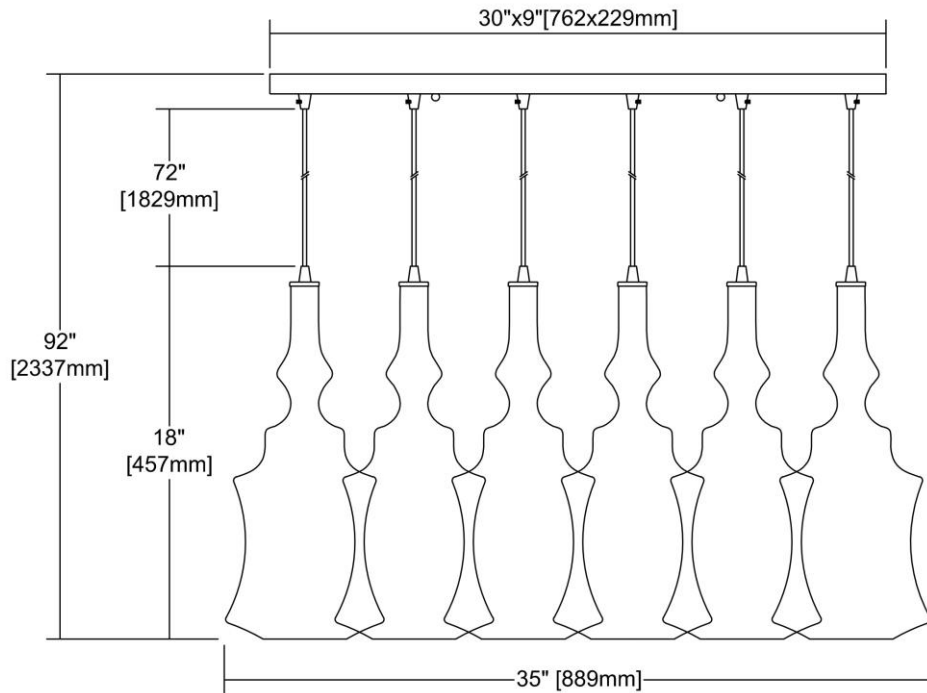

ITEM #:	56502/6RC
UPC	748119117447
Description	Alora 6-Light Rectangular Pendant Fixture in Chrome with Champagne-plated and Opal White Glass
Finish	Polished Chrome
Materials	Glass, Metal
Brand	ELK Lighting
Collection	Alora
Category	Indoor Lighting
Type	Mini Pendant

ITEM DIMENSIONS				RATINGS & SPECIFICATIONS				
Width	30 inches			Safety Rating	UL		Certification	N/A
Depth	30 inches			ADA Compliant	N/A		Voltage	N/A
Height	18 inches			BULBS / SOCKETS				
Weight	26 pounds			Quantity	6		Wattage	100 watts
ADDITIONAL DIMENSIONS				Included	No		Type	A19 (E26 Medium Base)
Backplate / Canopy	30x9			Other	N/A			
HCWO	N/A			CHAIN / CORD INFORMATION				
Min. Extension	N/A			Chain	N/A		Cord	N/A
Max. Extension	N/A			SHADE / GLASS DETAILS				
OVERALL HEIGHT				Shade/Glass Description	Opal White Glass Inside Champagne-plated Glass			
Min.	N/A		Max.	N/A				
EXTENSION ROD(S)				Width	N/A		Height	N/A
N/A				Width at Top	N/A		Width at Bottom	N/A