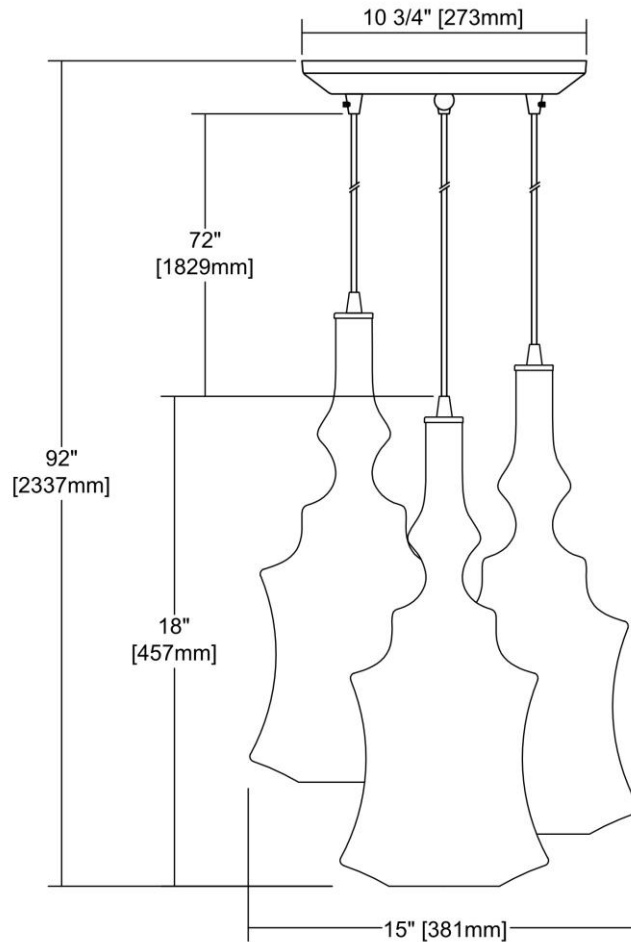

ITEM #:	56503/3
UPC	748119117478
Description	Alora 3-Light Triangular Pendant Fixture in Chrome with Smoke-plated and Opal White Glass
Finish	Polished Chrome
Materials	Glass, Metal
Brand	ELK Lighting
Collection	Alora
Category	Indoor Lighting
Type	Mini Pendant

ITEM DIMENSIONS				RATINGS & SPECIFICATIONS				
Width	10 inches			Safety Rating	UL		Certification	N/A
Depth	10 inches			ADA Compliant	N/A		Voltage	N/A
Height	18 inches			BULBS / SOCKETS				
Weight	13 pounds			Quantity	3		Wattage	100 watts
ADDITIONAL DIMENSIONS				Included	No		Type	A19 (E26 Medium Base)
Backplate / Canopy	N/A			Other	N/A			
HCWO	N/A			CHAIN / CORD INFORMATION				
Min. Extension	N/A			Chain	N/A		Cord	N/A
Max. Extension	N/A			SHADE / GLASS DETAILS				
OVERALL HEIGHT				Shade/Glass Description	Opal White Glass Inside Smoke-plated Glass			
Min.	N/A		Max.	N/A				
EXTENSION ROD(S)				Width	N/A		Height	N/A
N/A				Width at Top	N/A		Width at Bottom	N/A