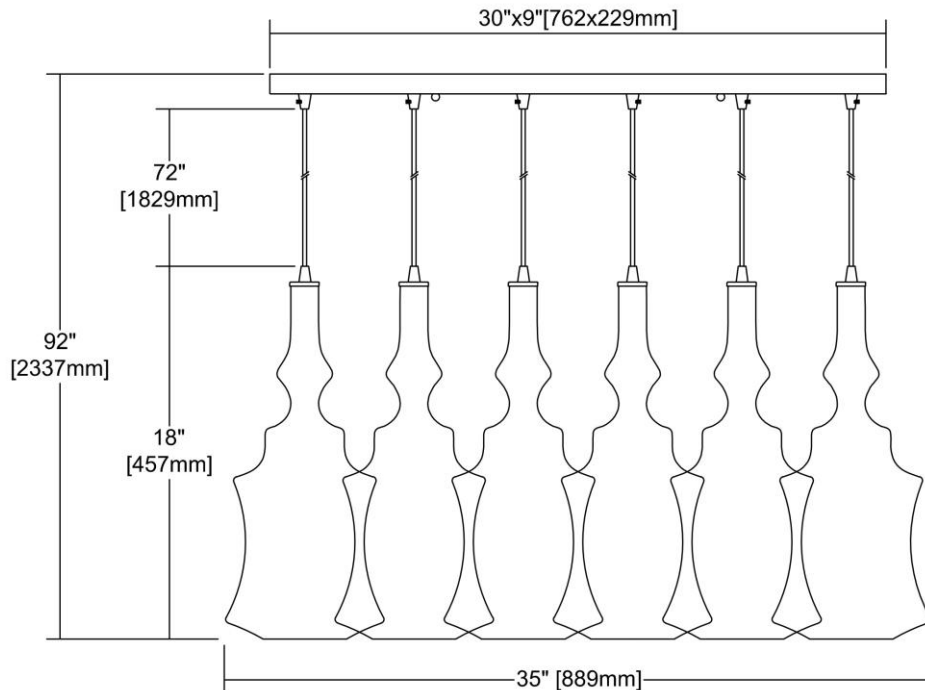

ITEM #:	56503/6RC
UPC	748119117492
Description	Alora 6-Light Rectangular Pendant Fixture in Chrome with Smoke-plated and Opal White Glass
Finish	Polished Chrome
Materials	Glass, Metal
Brand	ELK Lighting
Collection	Alora
Category	Indoor Lighting
Type	Mini Pendant

ITEM DIMENSIONS				RATINGS & SPECIFICATIONS				
Width	30 inches			Safety Rating	UL		Certification	N/A
Depth	30 inches			ADA Compliant	N/A		Voltage	N/A
Height	18 inches			BULBS / SOCKETS				
Weight	26 pounds			Quantity	6		Wattage	100 watts
ADDITIONAL DIMENSIONS				Included	No		Type	A19 (E26 Medium Base)
Backplate / Canopy	30x9			Other	N/A			
HCWO	N/A			CHAIN / CORD INFORMATION				
Min. Extension	N/A			Chain	N/A		Cord	N/A
Max. Extension	N/A			SHADE / GLASS DETAILS				
OVERALL HEIGHT				Shade/Glass Description	Opal White Glass Inside Smoke-plated Glass			
Min.	N/A		Max.	N/A				
EXTENSION ROD(S)				Width	N/A		Height	N/A
N/A				Width at Top	N/A		Width at Bottom	N/A