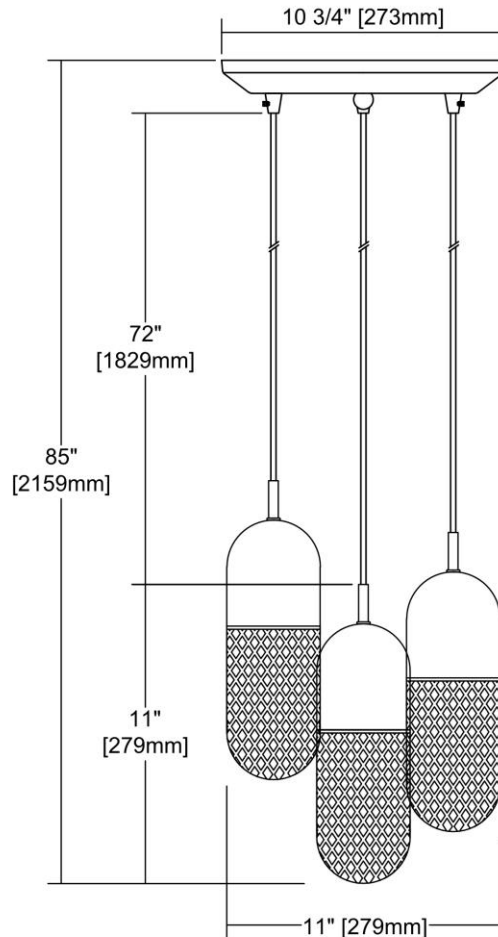


	<b>ITEM #:</b>	56661/3
	<b>UPC</b>	748119129990
	<b>Description</b>	Capsula 3-Light Triangular Pendant Fixture in Polished Chrome with Clear Textured Glass
	<b>Finish</b>	Polished Chrome
	<b>Materials</b>	Glass, Metal
	<b>Brand</b>	ELK Lighting
	<b>Collection</b>	Capsula
	<b>Category</b>	Indoor Lighting
	<b>Type</b>	Mini Pendant

ITEM DIMENSIONS				RATINGS & SPECIFICATIONS				
<b>Width</b>	12 inches			<b>Safety Rating</b>	N/A		<b>Certification</b>	N/A
<b>Depth</b>	12 inches			<b>ADA Compliant</b>	N/A		<b>Voltage</b>	N/A
<b>Height</b>	11 inches			<b>BULBS / SOCKETS</b>				
<b>Weight</b>	7 pounds			<b>Quantity</b>	3	<b>Wattage</b>	60 watts	
<b>ADDITIONAL DIMENSIONS</b>				<b>Included</b>	No		<b>Type</b>	A19 (E26 Medium Base)
<b>Backplate / Canopy</b>	10x10			<b>Other</b>	N/A			
<b>HCWO</b>	N/A			<b>CHAIN / CORD INFORMATION</b>				
<b>Min. Extension</b>	N/A			<b>Chain</b>	N/A		<b>Cord</b>	N/A
<b>Max. Extension</b>	N/A			<b>SHADE / GLASS DETAILS</b>				
<b>OVERALL HEIGHT</b>				<b>Shade/Glass Description</b>	Clear Textured Glass			
<b>Min.</b>	N/A		<b>Max.</b>	N/A				
<b>EXTENSION ROD(S)</b>				<b>Width</b>	N/A		<b>Height</b>	N/A
N/A				<b>Width at Top</b>	N/A		<b>Width at Bottom</b>	N/A