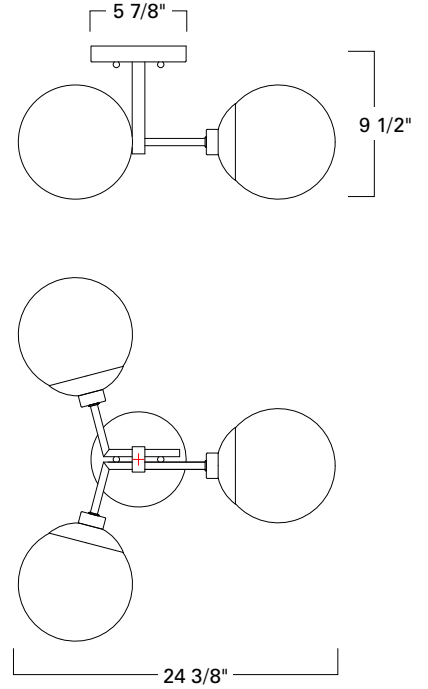

# Triple Play Flush

5675

Project Name \_\_\_\_\_

Fixture Type \_\_\_\_\_

Quantity \_\_\_\_\_

Norwell | Lighting

ILEX

Custom Metalcraft

Triple Play  
with Polished Brass  
5675-PB-OP

Triple Play  
with Polished Nickel  
5675-PN-OP

5675

Product Name / Model / Dimensions			Finish Options	Diffuser	Lamping Options
Triple Play Flush - 5675			Standard Matte Black with Polished Brass (PB)	Standard Opal Glass (OP) Globes	Standard Incandescent 60 Watt Medium Base Edison 120v; A15 Type
Height	Width	Depth from Ceiling	Matte Black with Polished Nickel (PN)		
9.5"	24.375"	9.5"			
Canopy 5 7/8" diameter					