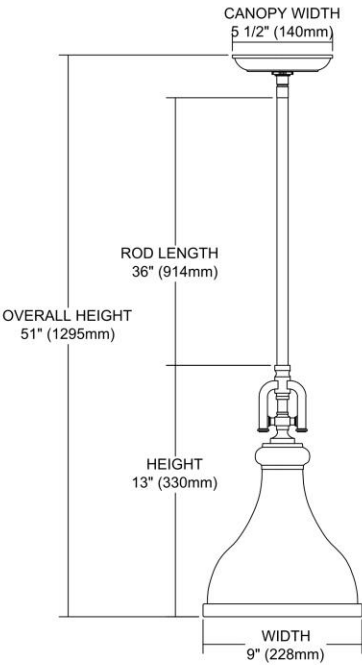

ITEM #:	57050/1
UPC	748119090115
Description	Rutherford 1-Light Mini Pendant in Brushed Nickel with Metal Shade
Finish	Brushed Nickel
Materials	Metal
Brand	ELK Lighting
Collection	Rutherford
Category	Indoor Lighting
Type	Mini Pendant

ITEM DIMENSIONS			
Width	9 inches		
Depth	9 inches		
Height	13 inches		
Weight	4 pounds		
ADDITIONAL DIMENSIONS			
Backplate / Canopy	5.5x5.5		
HCWO	N/A		
Min. Extension	N/A		
Max. Extension	N/A		
OVERALL HEIGHT			
Min.	N/A	Max.	N/A
EXTENSION ROD(S)			
Rods: 1-6, 1-12, 1-18			

RATINGS & SPECIFICATIONS			
Safety Rating	UL	Certification	N/A
ADA Compliant	N/A	Voltage	N/A
BULBS / SOCKETS			
Quantity	1	Wattage	60 watts
Included	No	Type	A19 (E26 Medium Base)
Other	N/A		
CHAIN / CORD INFORMATION			
Chain	N/A	Cord	N/A
SHADE / GLASS DETAILS			
Shade/Glass Description	Diffuser and Metal Shade		
Width	9 inches	Height	N/A
Width at Top	N/A	Width at Bottom	N/A