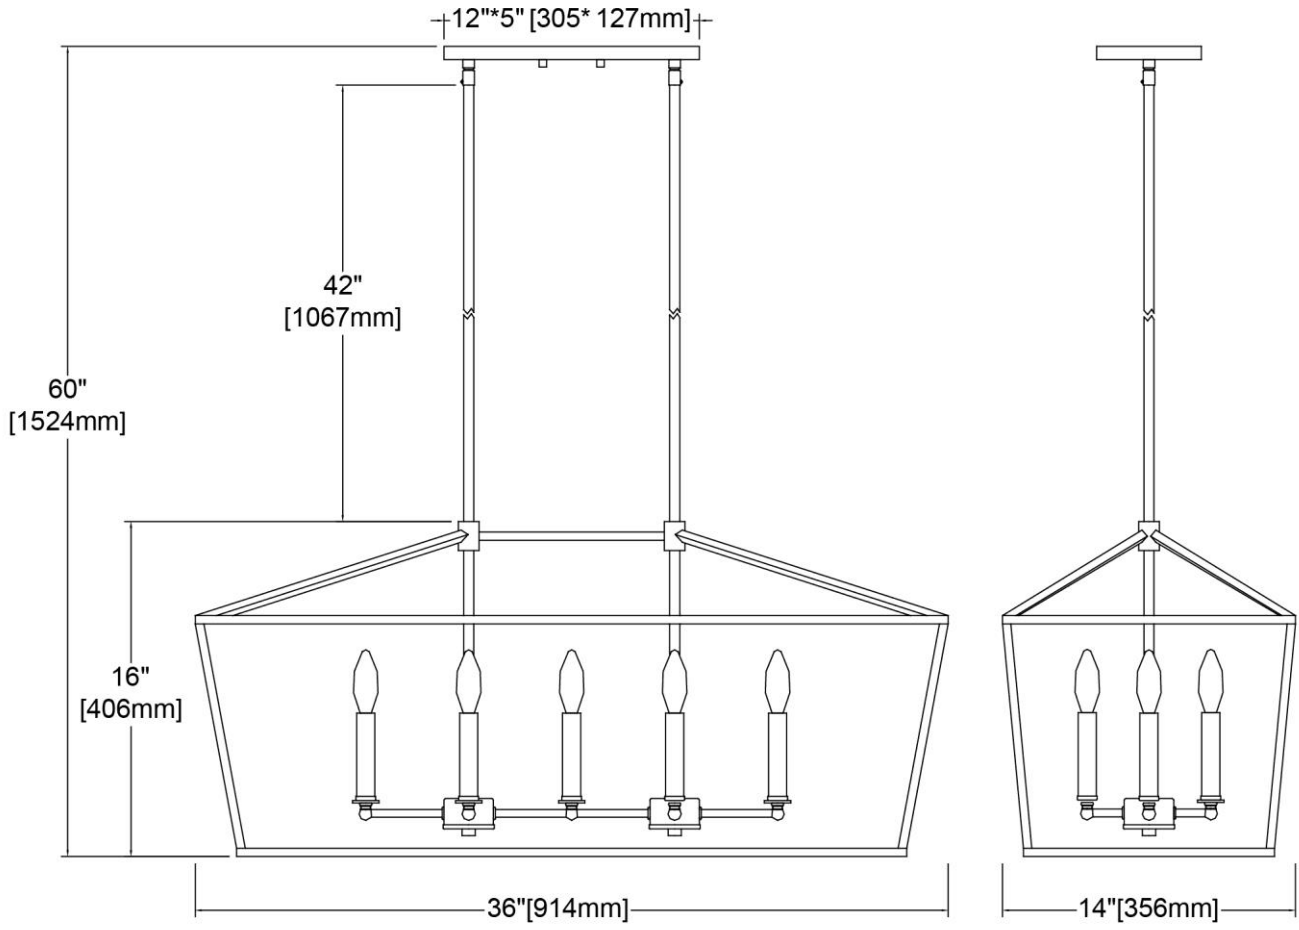

ITEM #:	57217/7
UPC	748119136165
Description	Fairfax 7-Light Linear Chandelier in Oil Rubbed Bronze
Finish	Oil Rubbed Bronze
Materials	Steel
Brand	ELK Lighting
Collection	Fairfax
Category	Indoor Lighting
Type	Chandelier

ITEM DIMENSIONS				RATINGS & SPECIFICATIONS				
Width	36 inches			Safety Rating	UL		Certification	Dry locations
Depth	14 inches			ADA Compliant	N/A		Voltage	120 volts
Height	16 inches			BULBS / SOCKETS				
Weight	16 pounds			Quantity	7	Wattage	60 watts	
ADDITIONAL DIMENSIONS				Included	No		Type	Torpedo (E12 Candelabra Base)
Backplate / Canopy	12x5			Other	N/A			
HCWO	N/A			CHAIN / CORD INFORMATION				
Min. Extension	N/A			Chain	N/A		Cord	72 inches - Brown
Max. Extension	N/A			SHADE / GLASS DETAILS				
OVERALL HEIGHT				Shade/Glass Description	No Shade/Glass			
Min.	24 inches	Max.	60 inches	Width	N/A		Height	N/A
EXTENSION ROD(S)				Width at Top	N/A		Width at Bottom	N/A
Rods: 2-6, 2-12, 2-24								