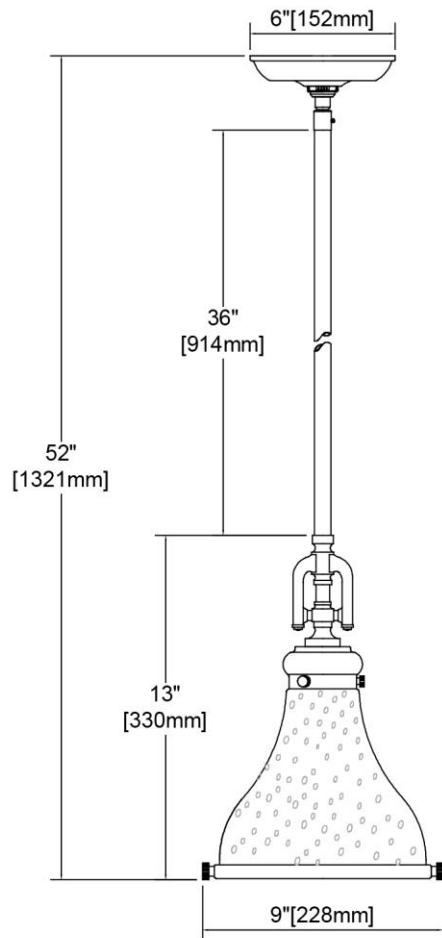


	ITEM #:	57370/1
	UPC	748119141725
	Description	Rutherford 1-Light Mini Pendant in Satin Brass with Seedy Glass
	Finish	Satin Brass
	Materials	Glass, Steel
	Brand	ELK Lighting
	Collection	Rutherford
	Category	Indoor Lighting
	Type	Mini Pendant

ITEM DIMENSIONS				RATINGS & SPECIFICATIONS				
Width	9 inches			Safety Rating	UL		Certification	Dry locations
Depth	9 inches			ADA Compliant	N/A		Voltage	120 volts
Height	13 inches			BULBS / SOCKETS				
Weight	4 pounds			Quantity	1	Wattage	60 watts	
ADDITIONAL DIMENSIONS				Included	No	Type	A19 (E26 Medium Base)	
Backplate / Canopy	6 diameter			Other	N/A			
HCWO	N/A			CHAIN / CORD INFORMATION				
Min. Extension	N/A			Chain	N/A	Cord	72 inches	
Max. Extension	N/A			SHADE / GLASS DETAILS				
OVERALL HEIGHT				Shade/Glass Description	Seedy Glass			
Min.	22 inches	Max.	52 inches	Width	8 inches		Height	8 inches
EXTENSION ROD(S)				Width at Top	N/A		Width at Bottom	N/A
Rods: 1-6, 1-12, 1-18								