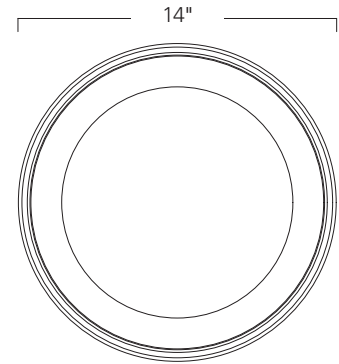

Galen
Flush Mount
5912

Project Name _____

Fixture Type _____

Quantity _____

Norwell | Lighting

ILEX

Custom Metalcraft

5912-AN-MO

5912-OB-MO

5912-PN-MO

9682

Product Name / Model / Dimensions			Finish Options	Glass	Lamping Options
Galen Flush Mount - 5912			Standard Antique Brass / AN Oil Rubbed Braonze / OB Polished Nickel / PN	Standard Matte Opal Glass / MO	Standard Incandescent 2-60 Watt Medium Base Edison A19 Recommended
	Height	Width			
5912	6"	14"			