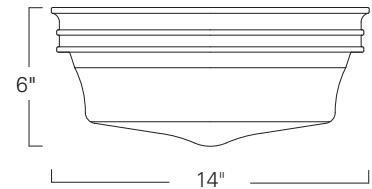

5912-OB-MO

5912-PN-MO

9682

Product Name / Model / Dimensions			Finish Options	Glass	Lamping Options
Galen Flush Mount - 5912			Standard Antique Brass / AN Oil Rubbed Braonze / OB Polished Nickel / PN	Standard Matte Opal Glass / MO	Standard Incandescent 2-60 Watt Medium Base Edison A19 Recommended
	Height	Width			
5912	6"	14"			