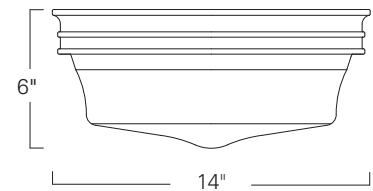

5912-OB-MO

5912-PN-MO

9682

Product Name / Model / Dimensions			Finish Options	Glass	Lamping Options
Galen Flush Mount - 5912			Standard Antique Brass / AN Oil Rubbed Braonze / OB Polished Nickel / PN	Standard Matte Opal Glass / MO	Standard Incandescent 2-60 Watt Medium Base Edison A19 Recommended
	Height	Width			
5912	6"	14"			